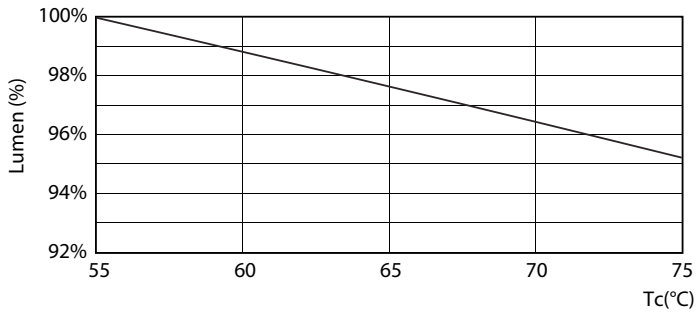

Product data

General Information		Power Factor (Fraction)		0.5
Cap-Base	G13 [Medium Bi-Pin Fluorescent]	Voltage (Nom)	220-240 V	
Nominal lifetime	15,000 hour(s)	Ballast Compatibility	EM	
Switching Cycle	50,000	Temperature		
Lighting Technology	LED	Ambient temperature range	-20 °C to 45 °C	
Light Technical		T-Case Maximum (Nom)	60 °C	
Color Code	765 [CCT of 6500K]	Controls and Dimming		
Beam Angle (Nom)	240 degree(s)	Dimmable	No	
Luminous Flux	800 lm	Mechanical and Housing		
Color Designation	Cool Daylight	Bulb Finish	Frosted	
Luminous Efficacy (rated) (Nom)	100.00 lm/W	Bulb Material	Glass	
Correlated Color Temperature (Nom)	6500 K	Product Length	600 mm	
Color Consistency	<7	Bulb Shape	T8	
Color rendering index (CRI)	70	Approval and Application		
LLMF At End Of Nominal Lifetime (Nom)	70 %	Energy Saving Product	Yes	
Operating and Electrical		Suitable For Accent Lighting	No	
Line Frequency	50 to 60 Hz	Approval Marks	RoHS compliance KEMA Keur certificate	
Input Frequency	50 to 60 Hz	Energy Consumption kWh/1000 h	8 kWh	
Power Consumption	8 W	EU RoHS compliant	Yes	
Starting Time (Nom)	0.5 s			
Warm-up time to 60% light	0.5 s			

Spectral Power Distribution Colour - LEDtube 600mm 8W 765 T8 AP I G

Essential LEDtube

Lifetime

LEDtube 16W G13 740 T8 AP I G

LEDtube 16W G13 740 T8 AP I G

LEDtube 16W G13 740 T8 AP I G

Lumen Maintenance Diagram - LEDtube 600mm 8W 765 T8 AP I G