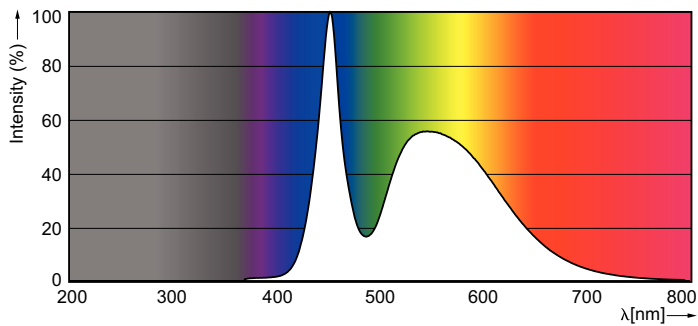

General uniform lighting - LEDtube 600mm 8W 765 T8 AP I G

Spectral Power Distribution Colour - LEDtube 600mm 8W 765 T8 AP I G