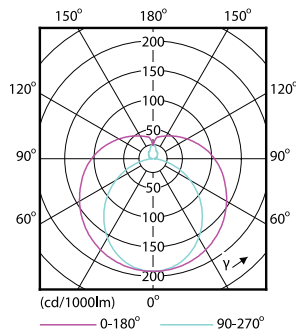

Product data

General Information		Power Factor (Fraction)		0.5
Cap-Base	G13 [Medium Bi-Pin Fluorescent]	Voltage (Nom)	220-240 V	
Nominal lifetime	15,000 hour(s)	Ballast Compatibility	EM	
Switching Cycle	50,000	Temperature		
Lighting Technology	LED	Ambient temperature range	-20 °C to 45 °C	
Light Technical		T-Case Maximum (Nom)	60 °C	
Color Code	765 [CCT of 6500K]	Controls and Dimming		
Beam Angle (Nom)	240 degree(s)	Dimmable	No	
Luminous Flux	800 lm	Mechanical and Housing		
Color Designation	Cool Daylight	Bulb Finish	Frosted	
Luminous Efficacy (rated) (Nom)	100.00 lm/W	Bulb Material	Glass	
Correlated Color Temperature (Nom)	6500 K	Product Length	600 mm	
Color Consistency	<7	Bulb Shape	T8	
Color rendering index (CRI)	70	Approval and Application		
LLMF At End Of Nominal Lifetime (Nom)	70 %	Energy Saving Product	Yes	
Operating and Electrical		Suitable For Accent Lighting	No	
Line Frequency	50 to 60 Hz	Approval Marks	RoHS compliance KEMA Keur certificate	
Input Frequency	50 to 60 Hz	Energy Consumption kWh/1000 h	8 kWh	
Power Consumption	8 W	EU RoHS compliant	Yes	
Starting Time (Nom)	0.5 s			
Warm-up time to 60% light	0.5 s			

Product	D1	D2	A1	A2	A3	C	D
LEDtube 600mm	25.68	28 mm	588.5	595.5	602.5	602.5	27.8
8W 765 T8 AP I G	mm		mm	mm	mm	mm	mm

Photometric data

General uniform lighting - LEDtube 600mm 8W 765 T8 AP I G

Light Distribution Diagram - LEDtube 600mm 8W 765 T8 AP I G