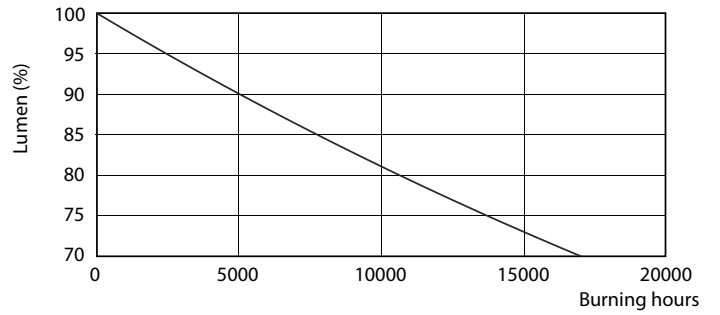

Product data

General Information		Power Factor (Fraction)		0.5
Cap-Base	G13 [Medium Bi-Pin Fluorescent]	Voltage (Nom)	220-240 V	
Nominal lifetime	15,000 hour(s)	Ballast Compatibility	EM	
Switching Cycle	50,000	Temperature		
Lighting Technology	LED	Ambient temperature range	-20 °C to 45 °C	
Light Technical		T-Case Maximum (Nom)	60 °C	
Color Code	765 [CCT of 6500K]	Controls and Dimming		
Beam Angle (Nom)	240 degree(s)	Dimmable	No	
Luminous Flux	800 lm	Mechanical and Housing		
Color Designation	Cool Daylight	Bulb Finish	Frosted	
Luminous Efficacy (rated) (Nom)	100.00 lm/W	Bulb Material	Glass	
Correlated Color Temperature (Nom)	6500 K	Product Length	600 mm	
Color Consistency	<7	Bulb Shape	T8	
Color rendering index (CRI)	70	Approval and Application		
LLMF At End Of Nominal Lifetime (Nom)	70 %	Energy Saving Product	Yes	
Operating and Electrical		Suitable For Accent Lighting	No	
Line Frequency	50 to 60 Hz	Approval Marks	RoHS compliance KEMA Keur certificate	
Input Frequency	50 to 60 Hz	Energy Consumption kWh/1000 h	8 kWh	
Power Consumption	8 W	EU RoHS compliant	Yes	
Starting Time (Nom)	0.5 s			
Warm-up time to 60% light	0.5 s			

Spectral Power Distribution Colour - LEDtube 600mm 8W 765 T8 AP I G

Essential LEDtube

Lifetime

LEDtube 16W G13 740 T8 AP I G

LEDtube 16W G13 740 T8 AP I G

LEDtube 16W G13 740 T8 AP I G

Lumen Maintenance Diagram - LEDtube 600mm 8W 765 T8 AP I G