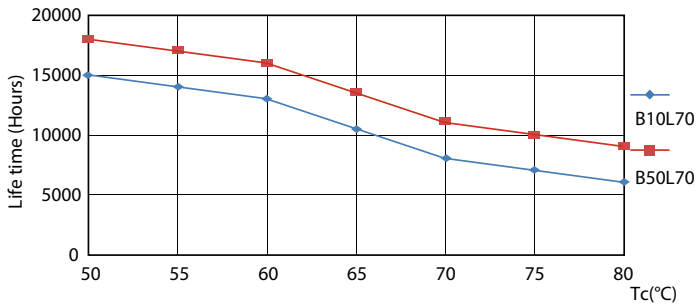

Product data

General Information		Power Factor (Fraction)		0.5
Cap-Base	G13 [Medium Bi-Pin Fluorescent]	Voltage (Nom)	220-240 V	
Nominal lifetime	15,000 hour(s)	Ballast Compatibility	EM	
Switching Cycle	50,000	Temperature		
Lighting Technology	LED	Ambient temperature range	-20 °C to 45 °C	
Light Technical		T-Case Maximum (Nom)	60 °C	
Color Code	765 [CCT of 6500K]	Controls and Dimming		
Beam Angle (Nom)	240 degree(s)	Dimmable	No	
Luminous Flux	800 lm	Mechanical and Housing		
Color Designation	Cool Daylight	Bulb Finish	Frosted	
Luminous Efficacy (rated) (Nom)	100.00 lm/W	Bulb Material	Glass	
Correlated Color Temperature (Nom)	6500 K	Product Length	600 mm	
Color Consistency	<7	Bulb Shape	T8	
Color rendering index (CRI)	70	Approval and Application		
LLMF At End Of Nominal Lifetime (Nom)	70 %	Energy Saving Product	Yes	
Operating and Electrical		Suitable For Accent Lighting	No	
Line Frequency	50 to 60 Hz	Approval Marks	RoHS compliance KEMA Keur certificate	
Input Frequency	50 to 60 Hz	Energy Consumption kWh/1000 h	8 kWh	
Power Consumption	8 W	EU RoHS compliant	Yes	
Starting Time (Nom)	0.5 s			
Warm-up time to 60% light	0.5 s			

Spectral Power Distribution Colour - LEDtube 600mm 8W 765 T8 AP I G

Essential LEDtube

Lifetime

LEDtube 16W G13 740 T8 AP I G

LEDtube 16W G13 740 T8 AP I G

LEDtube 16W G13 740 T8 AP I G

Lumen Maintenance Diagram - LEDtube 600mm 8W 765 T8 AP I G