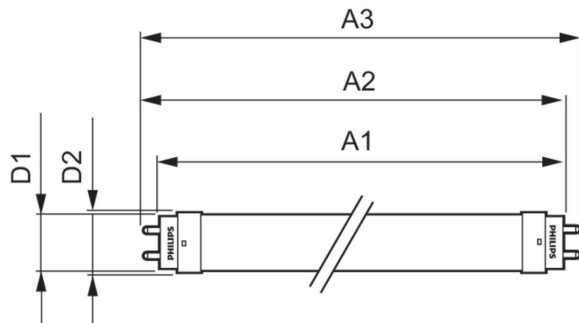

Product data

General Information		Power Factor (Fraction)		0.5
Cap-Base	G13 [Medium Bi-Pin Fluorescent]	Voltage (Nom)	220-240 V	
Nominal lifetime	15,000 hour(s)	Ballast Compatibility	EM	
Switching Cycle	50,000	Temperature		
Lighting Technology	LED	Ambient temperature range	-20 °C to 45 °C	
Light Technical		T-Case Maximum (Nom)	60 °C	
Color Code	765 [CCT of 6500K]	Controls and Dimming		
Beam Angle (Nom)	240 degree(s)	Dimmable	No	
Luminous Flux	800 lm	Mechanical and Housing		
Color Designation	Cool Daylight	Bulb Finish	Frosted	
Luminous Efficacy (rated) (Nom)	100.00 lm/W	Bulb Material	Glass	
Correlated Color Temperature (Nom)	6500 K	Product Length	600 mm	
Color Consistency	<7	Bulb Shape	T8	
Color rendering index (CRI)	70	Approval and Application		
LLMF At End Of Nominal Lifetime (Nom)	70 %	Energy Saving Product	Yes	
Operating and Electrical		Suitable For Accent Lighting	No	
Line Frequency	50 to 60 Hz	Approval Marks	RoHS compliance KEMA Keur certificate	
Input Frequency	50 to 60 Hz	Energy Consumption kWh/1000 h	8 kWh	
Power Consumption	8 W	EU RoHS compliant	Yes	
Starting Time (Nom)	0.5 s			
Warm-up time to 60% light	0.5 s			

Essential LEDtube

EyeComfort	Yes
LED Innovations	EyeComfort
Product Data	
Order product name	LEDtube 600mm 8W 765 T8 AP I G
Full product name	LEDtube 600mm 8W 765 T8 AP I G
Full product code	871869664605200
Order code	64605200

Product	D1	D2	A1	A2	A3	C	D
LEDtube 600mm	25.68	28 mm	588.5	595.5	602.5	602.5	27.8
8W 765 T8 AP I G	mm		mm	mm	mm	mm	mm

Photometric data

General uniform lighting - LEDtube 600mm 8W 765 T8 AP I G

Light Distribution Diagram - LEDtube 600mm 8W 765 T8 AP I G