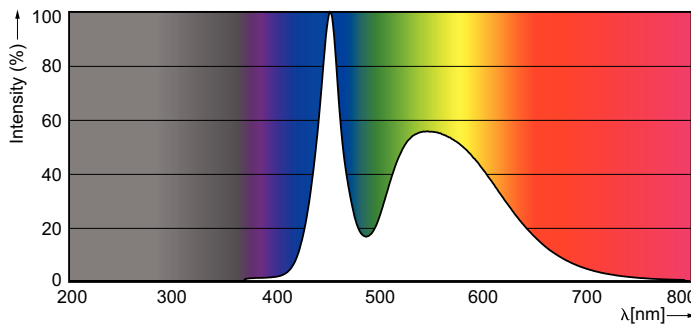

General uniform lighting - LEDtube 600mm 8W 765 T8 AP I G

Spectral Power Distribution Colour - LEDtube 600mm 8W 765 T8 AP I G