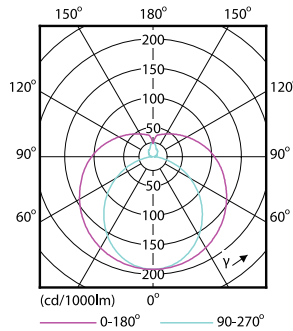

Temperature	
T-Case Maximum (Nom)	60 °C

Controls and Dimming	
Dimmable	No

Mechanical and Housing	
Bulb Finish	Frosted
Bulb Material	Glass
Product Length	600 mm
Bulb Shape	T8
Net Weight (Piece)	0.090 kg

Approval and Application	
Energy Saving Product	Yes
Suitable For Accent Lighting	No
Approval Marks	RoHS compliance KEMA Keur certificate
Energy Consumption kWh/1000 h	8 kWh
EU RoHS compliant	Yes

Essential LEDtube

EyeComfort	Yes
LED Innovations	EyeComfort
Ambient temperature range	-20 °C to 45 °C
Product Data	
Order product name	LEDtube 600mm 8W 765 T8 AP I G
Full product name	LEDtube 600mm 8W 765 T8 AP I G
Full product code	871869664605200

Product	D1	D2	A1	A2	A3	C	D
LEDtube 600mm	25.68	28 mm	588.5	595.5	602.5	602.5	27.8
8W 765 T8 AP I G	mm		mm	mm	mm	mm	mm

Photometric data

General uniform lighting - LEDtube 600mm 8W 765 T8 AP I G

Light Distribution Diagram - LEDtube 600mm 8W 765 T8 AP I G