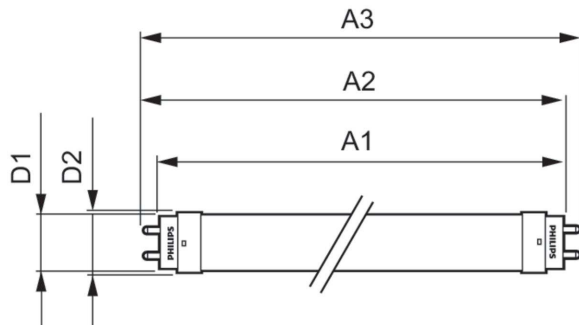

Temperature	
T-Case Maximum (Nom)	60 °C

Controls and Dimming	
Dimmable	No

Mechanical and Housing	
Bulb Finish	Frosted
Bulb Material	Glass
Product Length	600 mm
Bulb Shape	T8
Net Weight (Piece)	0.090 kg

Approval and Application	
Energy Saving Product	Yes
Suitable For Accent Lighting	No
Approval Marks	RoHS compliance KEMA Keur certificate
Energy Consumption kWh/1000 h	8 kWh
EU RoHS compliant	Yes

Product	D1	D2	A1	A2	A3	C	D
LEDtube 600mm	25.68	28 mm	588.5	595.5	602.5	602.5	27.8
8W 765 T8 AP I G	mm		mm	mm	mm	mm	mm

Photometric data

General uniform lighting - LEDtube 600mm 8W 765 T8 AP I G

Light Distribution Diagram - LEDtube 600mm 8W 765 T8 AP I G