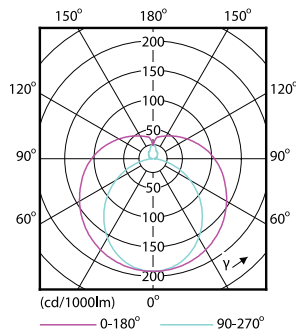

Product data

General Information		Power Factor (Fraction)		0.5
Cap-Base	G13 [Medium Bi-Pin Fluorescent]	Voltage (Nom)	220-240 V	
Nominal lifetime	15,000 hour(s)	Ballast Compatibility	EM	
Switching Cycle	50,000	Temperature		
Lighting Technology	LED	T-Case Maximum (Nom)	60 °C	
Light Technical		Controls and Dimming		
Color Code	765 [CCT of 6500K]	Dimmable	No	
Beam Angle (Nom)	240 degree(s)	Mechanical and Housing		
Luminous Flux	800 lm	Bulb Finish	Frosted	
Color Designation	Cool Daylight	Bulb Material	Glass	
Correlated Color Temperature (Nom)	6500 K	Product Length	600 mm	
Luminous Efficacy (rated) (Nom)	100.00 lm/W	Bulb Shape	T8	
Color Consistency	<7	Net Weight (Piece)	0.090 kg	
Color rendering index (CRI)	70	Approval and Application		
LLMF At End Of Nominal Lifetime (Nom)	70 %	Energy Saving Product	Yes	
Operating and Electrical		Suitable For Accent Lighting	No	
Line Frequency	50 to 60 Hz	Approval Marks	RoHS compliance KEMA Keur certificate	
Input Frequency	50 to 60 Hz	Energy Consumption kWh/1000 h	8 kWh	
Power Consumption	8 W	EU RoHS compliant	Yes	
Starting Time (Nom)	0.5 s			
Warm-up time to 60% light	0.5 s			

Essential LEDtube

EyeComfort	Yes
LED Innovations	EyeComfort
Ambient temperature range	-20 °C to 45 °C
Product Data	
Order product name	LEDtube 600mm 8W 765 T8 AP I G
Full product name	LEDtube 600mm 8W 765 T8 AP I G
Full product code	871869664605200

Product	D1	D2	A1	A2	A3	C	D
LEDtube 600mm	25.68	28 mm	588.5	595.5	602.5	602.5	27.8
8W 765 T8 AP I G	mm		mm	mm	mm	mm	mm

Photometric data

General uniform lighting - LEDtube 600mm 8W 765 T8 AP I G

Light Distribution Diagram - LEDtube 600mm 8W 765 T8 AP I G