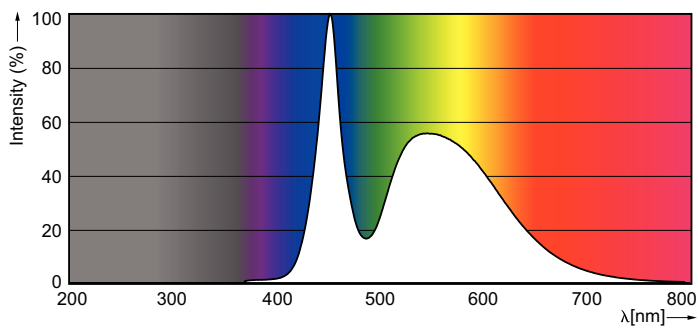

Product data

General Information		Power Factor (Fraction)		0.5
Cap-Base	G13 [Medium Bi-Pin Fluorescent]	Voltage (Nom)	220-240 V	
Nominal lifetime	15,000 hour(s)	Ballast Compatibility	EM	
Switching Cycle	50,000	Temperature		
Lighting Technology	LED	T-Case Maximum (Nom)	60 °C	
Light Technical		Controls and Dimming		
Color Code	765 [CCT of 6500K]	Dimmable	No	
Beam Angle (Nom)	240 degree(s)	Mechanical and Housing		
Luminous Flux	800 lm	Bulb Finish	Frosted	
Color Designation	Cool Daylight	Bulb Material	Glass	
Correlated Color Temperature (Nom)	6500 K	Product Length	600 mm	
Luminous Efficacy (rated) (Nom)	100.00 lm/W	Bulb Shape	T8	
Color Consistency	<7	Net Weight (Piece)	0.090 kg	
Color rendering index (CRI)	70	Approval and Application		
LLMF At End Of Nominal Lifetime (Nom)	70 %	Energy Saving Product	Yes	
Operating and Electrical		Suitable For Accent Lighting	No	
Line Frequency	50 to 60 Hz	Approval Marks	RoHS compliance KEMA Keur certificate	
Input Frequency	50 to 60 Hz	Energy Consumption kWh/1000 h	8 kWh	
Power Consumption	8 W	EU RoHS compliant	Yes	
Starting Time (Nom)	0.5 s			
Warm-up time to 60% light	0.5 s			

Product	D1	D2	A1	A2	A3	C	D
LEDtube 600mm	25.68	28 mm	588.5	595.5	602.5	602.5	27.8
8W 765 T8 AP I G	mm		mm	mm	mm	mm	mm

Photometric data

General uniform lighting - LEDtube 600mm 8W 765 T8 AP I G

Light Distribution Diagram - LEDtube 600mm 8W 765 T8 AP I G