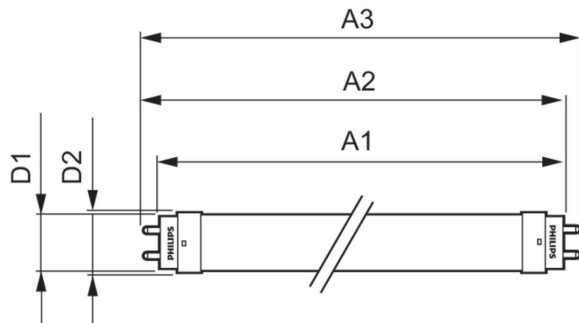

Product data

General Information		Power Factor (Fraction)		0.5
Cap-Base	G13 [Medium Bi-Pin Fluorescent]	Voltage (Nom)	220-240 V	
Nominal lifetime	15,000 hour(s)	Ballast Compatibility	EM	
Switching Cycle	50,000	Temperature		
Lighting Technology	LED	T-Case Maximum (Nom)	60 °C	
Light Technical		Controls and Dimming		
Color Code	765 [CCT of 6500K]	Dimmable	No	
Beam Angle (Nom)	240 degree(s)	Mechanical and Housing		
Luminous Flux	800 lm	Bulb Finish	Frosted	
Color Designation	Cool Daylight	Bulb Material	Glass	
Correlated Color Temperature (Nom)	6500 K	Product Length	600 mm	
Luminous Efficacy (rated) (Nom)	100.00 lm/W	Bulb Shape	T8	
Color Consistency	<7	Net Weight (Piece)	0.090 kg	
Color rendering index (CRI)	70	Approval and Application		
LLMF At End Of Nominal Lifetime (Nom)	70 %	Energy Saving Product	Yes	
Operating and Electrical		Suitable For Accent Lighting	No	
Line Frequency	50 to 60 Hz	Approval Marks	RoHS compliance KEMA Keur certificate	
Input Frequency	50 to 60 Hz	Energy Consumption kWh/1000 h	8 kWh	
Power Consumption	8 W	EU RoHS compliant	Yes	
Starting Time (Nom)	0.5 s			
Warm-up time to 60% light	0.5 s			

Order code	929001184838
Material Nr. (12NC)	929001184838
Numerator - Quantity Per Pack	1
EAN/UPC - Product/Case	8718696646052
Numerator - Packs per outer box	20
EAN/UPC - Case	8718696646069

Dimensional drawing

Product	D1	D2	A1	A2	A3	C	D
LEDtube 600mm	25.68	28 mm	588.5	595.5	602.5	602.5	27.8
8W 765 T8 AP I G	mm		mm	mm	mm	mm	mm

Photometric data

General uniform lighting - LEDtube 600mm 8W 765 T8 AP I G

Light Distribution Diagram - LEDtube 600mm 8W 765 T8 AP I G