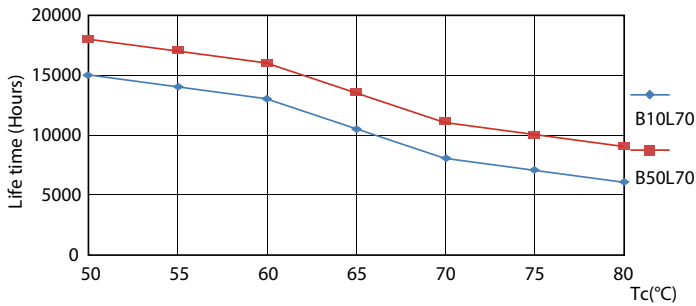

Product data

General Information		Power Factor (Fraction)		0.5
Cap-Base	G13 [Medium Bi-Pin Fluorescent]	Voltage (Nom)	220-240 V	
Nominal lifetime	15,000 hour(s)	Ballast Compatibility	EM	
Switching Cycle	50,000	Temperature		
Lighting Technology	LED	T-Case Maximum (Nom)	60 °C	
Light Technical		Controls and Dimming		
Color Code	765 [CCT of 6500K]	Dimmable	No	
Beam Angle (Nom)	240 degree(s)	Mechanical and Housing		
Luminous Flux	800 lm	Bulb Finish	Frosted	
Color Designation	Cool Daylight	Bulb Material	Glass	
Correlated Color Temperature (Nom)	6500 K	Product Length	600 mm	
Luminous Efficacy (rated) (Nom)	100.00 lm/W	Bulb Shape	T8	
Color Consistency	<7	Net Weight (Piece)	0.090 kg	
Color rendering index (CRI)	70	Approval and Application		
LLMF At End Of Nominal Lifetime (Nom)	70 %	Energy Saving Product	Yes	
Operating and Electrical		Suitable For Accent Lighting	No	
Line Frequency	50 to 60 Hz	Approval Marks	RoHS compliance KEMA Keur certificate	
Input Frequency	50 to 60 Hz	Energy Consumption kWh/1000 h	8 kWh	
Power Consumption	8 W	EU RoHS compliant	Yes	
Starting Time (Nom)	0.5 s			
Warm-up time to 60% light	0.5 s			

Spectral Power Distribution Colour - LEDtube 600mm 8W 765 T8 AP I G

Essential LEDtube

Lifetime

LEDtube 16W G13 740 T8 AP I G

LEDtube 16W G13 740 T8 AP I G

LEDtube 16W G13 740 T8 AP I G

Lumen Maintenance Diagram - LEDtube 600mm 8W 765 T8 AP I G