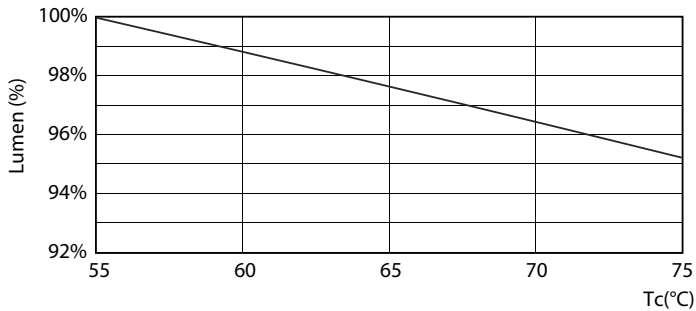

Product data

General Information		Power Factor (Fraction)		0.5
Cap-Base	G13 [Medium Bi-Pin Fluorescent]	Voltage (Nom)	220-240 V	
Nominal lifetime	15,000 hour(s)	Ballast Compatibility	EM	
Switching Cycle	50,000	Temperature		
Lighting Technology	LED	T-Case Maximum (Nom)	60 °C	
Light Technical		Controls and Dimming		
Color Code	765 [CCT of 6500K]	Dimmable	No	
Beam Angle (Nom)	240 degree(s)	Mechanical and Housing		
Luminous Flux	800 lm	Bulb Finish	Frosted	
Color Designation	Cool Daylight	Bulb Material	Glass	
Correlated Color Temperature (Nom)	6500 K	Product Length	600 mm	
Luminous Efficacy (rated) (Nom)	100.00 lm/W	Bulb Shape	T8	
Color Consistency	<7	Net Weight (Piece)	0.090 kg	
Color rendering index (CRI)	70	Approval and Application		
LLMF At End Of Nominal Lifetime (Nom)	70 %	Energy Saving Product	Yes	
Operating and Electrical		Suitable For Accent Lighting	No	
Line Frequency	50 to 60 Hz	Approval Marks	RoHS compliance KEMA Keur certificate	
Input Frequency	50 to 60 Hz	Energy Consumption kWh/1000 h	8 kWh	
Power Consumption	8 W	EU RoHS compliant	Yes	
Starting Time (Nom)	0.5 s			
Warm-up time to 60% light	0.5 s			

Spectral Power Distribution Colour - LEDtube 600mm 8W 765 T8 AP I G

Essential LEDtube

Lifetime

LEDtube 16W G13 740 T8 AP I G

LEDtube 16W G13 740 T8 AP I G

LEDtube 16W G13 740 T8 AP I G

Lumen Maintenance Diagram - LEDtube 600mm 8W 765 T8 AP I G