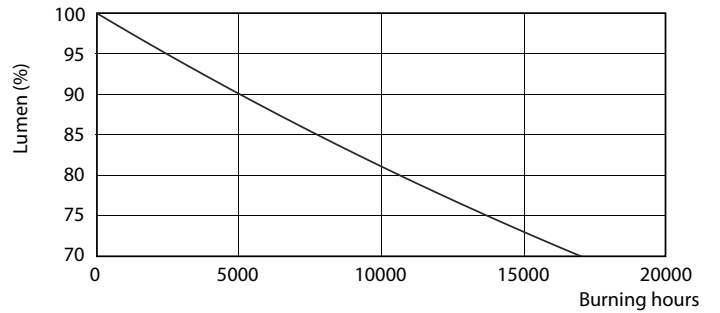

Product data

General Information		Power Factor (Fraction)		0.5
Cap-Base	G13 [Medium Bi-Pin Fluorescent]	Voltage (Nom)	220-240 V	
Nominal lifetime	15,000 hour(s)	Ballast Compatibility	EM	
Switching Cycle	50,000	Temperature		
Lighting Technology	LED	T-Case Maximum (Nom)	60 °C	
Light Technical		Controls and Dimming		
Color Code	765 [CCT of 6500K]	Dimmable	No	
Beam Angle (Nom)	240 degree(s)	Mechanical and Housing		
Luminous Flux	800 lm	Bulb Finish	Frosted	
Color Designation	Cool Daylight	Bulb Material	Glass	
Correlated Color Temperature (Nom)	6500 K	Product Length	600 mm	
Luminous Efficacy (rated) (Nom)	100.00 lm/W	Bulb Shape	T8	
Color Consistency	<7	Net Weight (Piece)	0.090 kg	
Color rendering index (CRI)	70	Approval and Application		
LLMF At End Of Nominal Lifetime (Nom)	70 %	Energy Saving Product	Yes	
Operating and Electrical		Suitable For Accent Lighting	No	
Line Frequency	50 to 60 Hz	Approval Marks	RoHS compliance KEMA Keur certificate	
Input Frequency	50 to 60 Hz	Energy Consumption kWh/1000 h	8 kWh	
Power Consumption	8 W	EU RoHS compliant	Yes	
Starting Time (Nom)	0.5 s			
Warm-up time to 60% light	0.5 s			

Spectral Power Distribution Colour - LEDtube 600mm 8W 765 T8 AP I G

Essential LEDtube

Lifetime

LEDtube 16W G13 740 T8 AP I G

LEDtube 16W G13 740 T8 AP I G

LEDtube 16W G13 740 T8 AP I G

Lumen Maintenance Diagram - LEDtube 600mm 8W 765 T8 AP I G