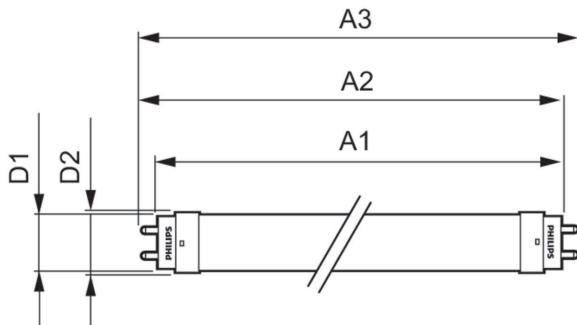

Product data

General Information	
Cap-Base	G13 [Medium Bi-Pin Fluorescent]
Nominal lifetime	15,000 hour(s)
Switching Cycle	50,000
Lighting Technology	LED
Light Technical	
Color Code	765 [CCT of 6500K]
Beam Angle (Nom)	240 degree(s)
Luminous Flux	800 lm
Luminous Efficacy (rated) (Nom)	100.00 lm/W
Color Designation	Cool Daylight
Correlated Color Temperature (Nom)	6500 K
Color Consistency	<7
Color rendering index (CRI)	70
LLMF At End Of Nominal Lifetime (Nom)	70 %
Operating and Electrical	
Line Frequency	50 to 60 Hz
Input Frequency	50 to 60 Hz
Power Consumption	8 W
Starting Time (Nom)	0.5 s
Warm-up time to 60% light	0.5 s

Power Factor (Fraction)	0.5
Voltage (Nom)	220-240 V
Ballast Compatibility	EM
Temperature	
Ambient temperature range	-20 °C to 45 °C
T-Case Maximum (Nom)	60 °C
Controls and Dimming	
Dimmable	No
Mechanical and Housing	
Bulb Finish	Frosted
Bulb Material	Glass
Product Length	600 mm
Bulb Shape	T8
Approval and Application	
Energy Saving Product	Yes
Suitable For Accent Lighting	No
Approval Marks	RoHS compliance KEMA Keur certificate
Energy Consumption kWh/1000 h	8 kWh
EU RoHS compliant	Yes

Product	D1	D2	A1	A2	A3	C	D
LEDtube 600mm	25.68	28 mm	588.5	595.5	602.5	602.5	27.8
8W 765 T8 AP I G	mm		mm	mm	mm	mm	mm

Photometric data

General uniform lighting - LEDtube 600mm 8W 765 T8 AP I G

Light Distribution Diagram - LEDtube 600mm 8W 765 T8 AP I G