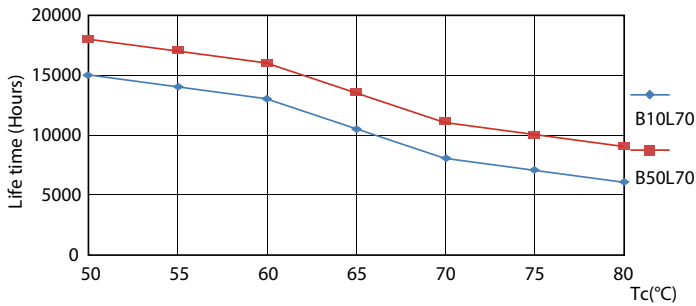

LEDtube 16W G13 740 T8 AP I G