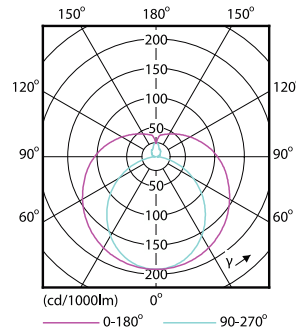

Product data

General Information	
Cap-Base	G13 [Medium Bi-Pin Fluorescent]
Nominal lifetime	15,000 hour(s)
Switching Cycle	50,000
Lighting Technology	LED
Light Technical	
Color Code	765 [CCT of 6500K]
Beam Angle (Nom)	240 degree(s)
Luminous Flux	800 lm
Luminous Efficacy (rated) (Nom)	100.00 lm/W
Color Designation	Cool Daylight
Correlated Color Temperature (Nom)	6500 K
Color Consistency	<7
Color rendering index (CRI)	70
LLMF At End Of Nominal Lifetime (Nom)	70 %
Operating and Electrical	
Line Frequency	50 to 60 Hz
Input Frequency	50 to 60 Hz
Power Consumption	8 W
Starting Time (Nom)	0.5 s
Warm-up time to 60% light	0.5 s

Product	D1	D2	A1	A2	A3	C	D
LEDtube 600mm	25.68	28 mm	588.5	595.5	602.5	602.5	27.8
8W 765 T8 AP I G	mm		mm	mm	mm	mm	mm

Photometric data

General uniform lighting - LEDtube 600mm 8W 765 T8 AP I G

Light Distribution Diagram - LEDtube 600mm 8W 765 T8 AP I G