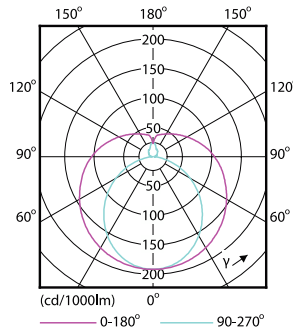

Light Distribution Diagram - LEDtube 600mm 8W 765 T8 AP I G

Essential LEDtube

EyeComfort	Yes
LED Innovations	EyeComfort
Product Data	
Order product name	LEDtube 600mm 8W 765 T8 AP I G
Full product name	LEDtube 600mm 8W 765 T8 AP I G
Full product code	871869664605200
Order code	929001184838

Material Nr. (12NC)	929001184838
Numerator - Quantity Per Pack	1
Net Weight (Piece)	0.090 kg
EAN/UPC - Product/Case	8718696646052
Numerator - Packs per outer box	20
EAN/UPC - Case	8718696646069

Dimensional drawing

Product	D1	D2	A1	A2	A3	C	D
LEDtube 600mm	25.68	28 mm	588.5	595.5	602.5	602.5	27.8
8W 765 T8 AP I G	mm		mm	mm	mm	mm	mm

Photometric data