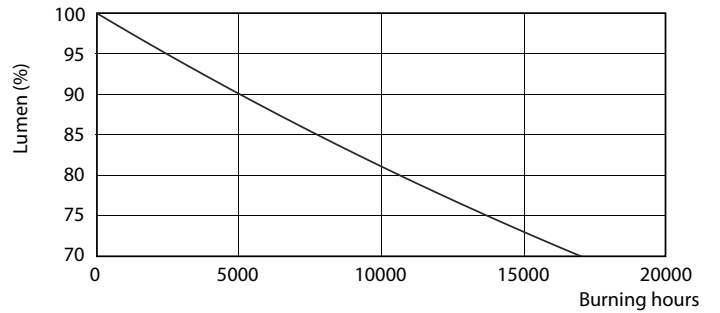

Lumen Maintenance Diagram - LEDtube 600mm 8W 765 T8 AP I G

LEDtube 16W G13 740 T8 AP I G