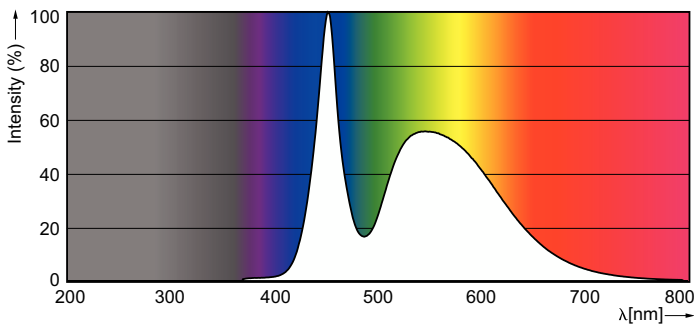

General uniform lighting - LEDtube 600mm 8W 765 T8 AP I G

Spectral Power Distribution Colour - LEDtube 600mm 8W 765 T8 AP I G