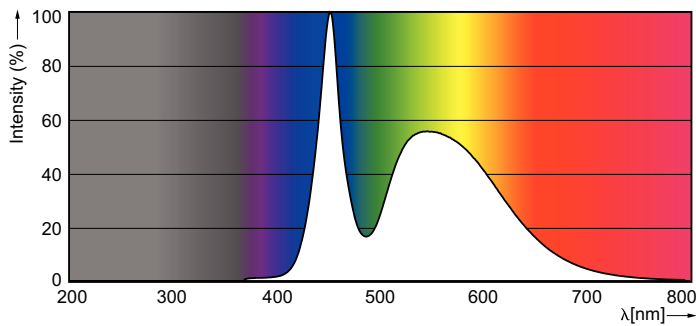

General uniform lighting - LEDtube 600mm 8W 765 T8 AP I G

Spectral Power Distribution Colour - LEDtube 600mm 8W 765 T8 AP I G