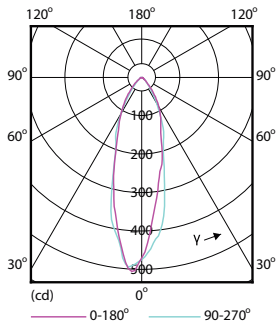

CorePro LEDspot MV

Fotometriska data

Light Distribution Diagram - Corepro LEDspot 2.7-25W GU10 830 36D