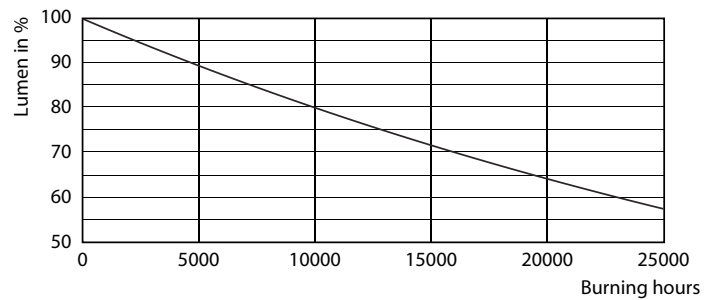

Lumen Maintenance Diagram - Corepro LEDspot 2.7-25W GU10 830 36D