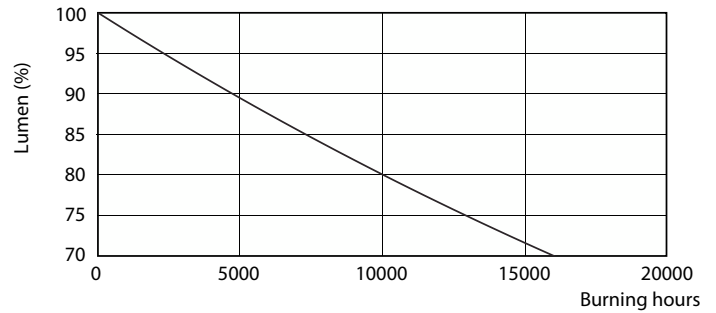

General uniform lighting - CorePro LEDbulb ND 11-75W A60 B22 827

CorePro Plastic LED-ljuskällor

Fotometriska data

Spectral Power Distribution Colour - CorePro LEDbulb ND 11-75W A60 B22 827

Livslängd

LEDbulb 100W E27 840 FR A60