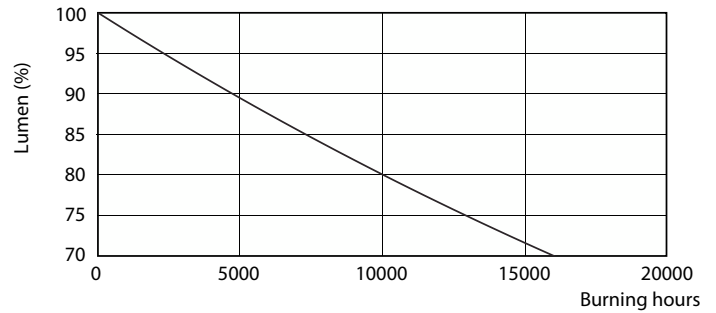

CorePro Plastic LED-ljuskällor

Fotometriska data

Spectral Power Distribution Colour - CorePro LEDbulb ND 13-100W A60 B22 827

Livslängd

LEDbulb 100W E27 840 FR A60

Lumen Maintenance Diagram - CorePro LEDbulb ND 13-100W A60 B22 827