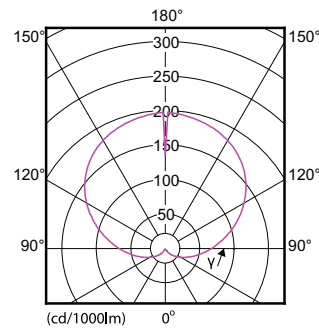

Måttskiss

Product	D	C
CorePro LEDbulb ND 13-100W A60 B22 827	60 mm	110 mm

Fotometriska data

General uniform lighting - CorePro LEDbulb ND 13-100W A60 B22 827

Light Distribution Diagram - CorePro LEDbulb ND 13-100W A60 B22 827