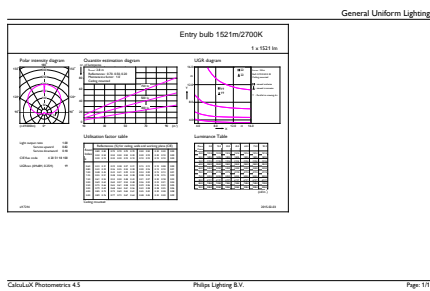

Måttskiss

Product	D	C
CorePro LEDbulb ND 13-100W A60 B22 827	60 mm	110 mm

Fotometriska data

General uniform lighting - CorePro LEDbulb ND 13-100W A60 B22 827

Light Distribution Diagram - CorePro LEDbulb ND 13-100W A60 B22 827