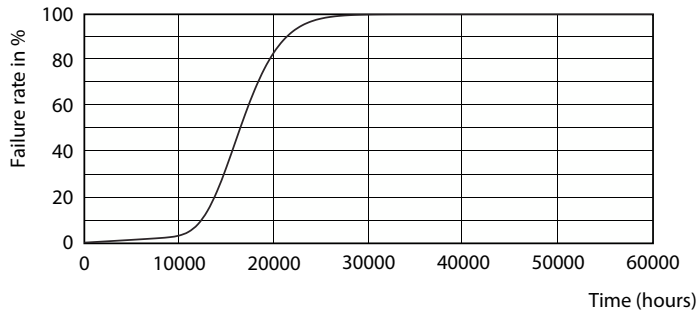

Livslängd

LEDbulb 100W E27 840 FR A60