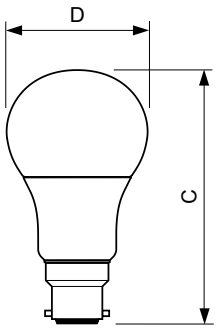

Måttskiss

Product	D	C
CorePro LEDbulb ND 13-100W A60 B22 827	60 mm	110 mm

Fotometriska data

General uniform lighting - CorePro LEDbulb ND 13-100W A60 B22 827

Light Distribution Diagram - CorePro LEDbulb ND 13-100W A60 B22 827