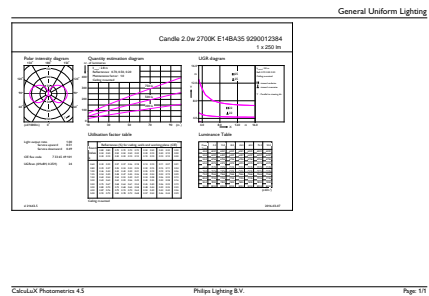

General uniform lighting - CorePro LEDCandleND2-25W E14BA35 827CL G