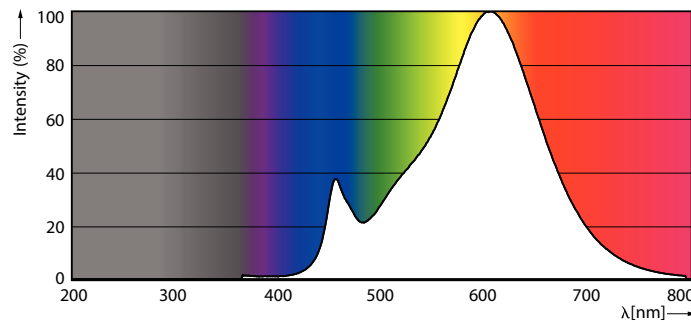

Spectral Power Distribution Colour - CorePro LED 5-50W 2700K MR16 24D CN