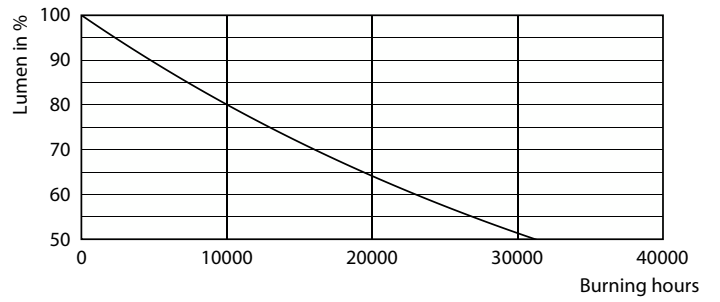

CorePro LEDspot LV

寿命

Lumen Maintenance Diagram - CorePro LED 5-50W 2700K MR16 24D CN