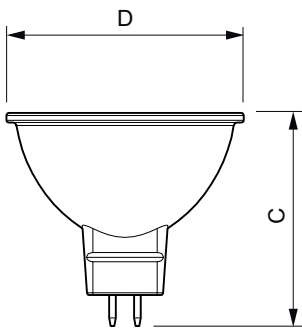

Order code	929001280498
Material Nr. (12NC)	929001280498
Local order code	LED5MR16830NC6
Numerator - Quantity Per Pack	6
Net Weight (Piece)	0.040 kg
EAN/UPC - Product/Case	8718696819173
Numerator - Packs per outer box	4
EAN/UPC - Case	8718696819180

Dimensional drawing

Product	D	C
LEDClassic 5-50W MR16 830 60D 6pack	50.5 mm	45.5 mm

Photometric data

Light Distribution Diagram - LEDClassic 5-50W MR16 830 60D 6pack

Spectral Power Distribution Colour - LEDClassic 5-50W MR16 830 60D 6pack