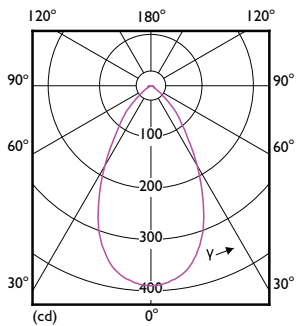

Product data

General Information		Power Consumption	
Cap-Base	GU5.3	Power Consumption	5 W
Nominal lifetime	15,000 h	Lamp Current (Nom)	580 mA
Switching Cycle	50,000	Wattage Equivalent	50 W
Rated Lifetime (Hours)	15,000 h	Starting Time (Nom)	0.5 s
Lighting Technology	LED	Warm-up time to 60% light	0.5 s
		Power Factor (Fraction)	0.6
		Voltage (Nom)	ac electronic 12 V
Light Technical		Temperature	
Color Code	830 [CCT of 3000K]	Ambient temperature range	-20 to +40 °C
Beam Angle (Nom)	60 degree(s)	T-Case Maximum (Nom)	65 °C
Luminous Flux	390 lm		
Luminous Intensity (Nom)	400 cd	Controls and Dimming	
Color Designation	White (WH)	Dimmable	No
Luminous Efficacy (rated) (Nom)	78 lm/W		
Correlated Color Temperature (Nom)	3000 K	Mechanical and Housing	
Color Consistency	<6	Bulb Finish	Clear
Color rendering index (CRI)	80	Bulb Material	Glass
LLMF At End Of Nominal Lifetime (Nom)	70 %	Bulb Shape	MR16
Operating and Electrical		Approval and Application	
Line Frequency	- Hz	Suitable For Accent Lighting	Yes
Input Frequency	- Hz		

Dimensional drawing

Product	D	C
LEDClassic 5-50W MR16 830 60D 6pack	50.5 mm	45.5 mm

Photometric data

Light Distribution Diagram - LEDClassic 5-50W MR16 830 60D 6pack

Spectral Power Distribution Colour - LEDClassic 5-50W MR16 830 60D 6pack