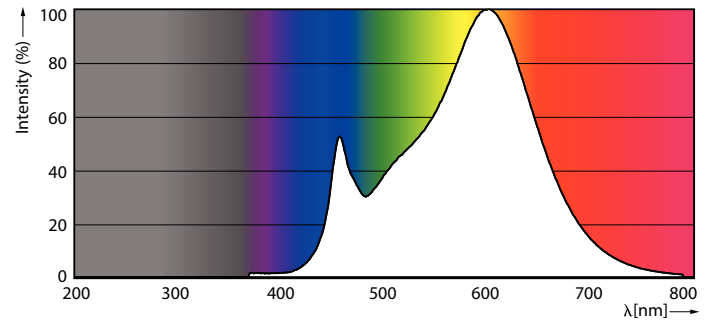

Product data

General Information		Power Consumption	
Cap-Base	GU5.3	Power Consumption	5 W
Nominal lifetime	15,000 h	Lamp Current (Nom)	580 mA
Switching Cycle	50,000	Wattage Equivalent	50 W
Rated Lifetime (Hours)	15,000 h	Starting Time (Nom)	0.5 s
Lighting Technology	LED	Warm-up time to 60% light	0.5 s
		Power Factor (Fraction)	0.6
		Voltage (Nom)	ac electronic 12 V
Light Technical		Temperature	
Color Code	830 [CCT of 3000K]	Ambient temperature range	-20 to +40 °C
Beam Angle (Nom)	60 degree(s)	T-Case Maximum (Nom)	65 °C
Luminous Flux	390 lm		
Luminous Intensity (Nom)	400 cd	Controls and Dimming	
Color Designation	White (WH)	Dimmable	No
Luminous Efficacy (rated) (Nom)	78 lm/W		
Correlated Color Temperature (Nom)	3000 K	Mechanical and Housing	
Color Consistency	<6	Bulb Finish	Clear
Color rendering index (CRI)	80	Bulb Material	Glass
LLMF At End Of Nominal Lifetime (Nom)	70 %	Bulb Shape	MR16
Operating and Electrical		Approval and Application	
Line Frequency	- Hz	Suitable For Accent Lighting	Yes
Input Frequency	- Hz		

Dimensional drawing

Product	D	C
LEDClassic 5-50W MR16 830 60D 6pack	50.5 mm	45.5 mm

Photometric data

Light Distribution Diagram - LEDClassic 5-50W MR16 830 60D 6pack

Spectral Power Distribution Colour - LEDClassic 5-50W MR16 830 60D 6pack