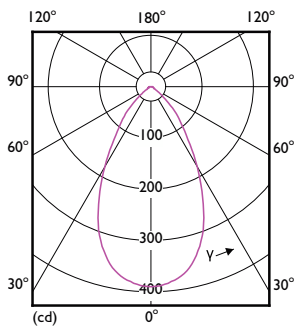

Product data

General Information		Power Consumption	
Cap-Base	GU5.3	Power Consumption	5 W
Nominal lifetime	15,000 hour(s)	Lamp Current (Nom)	580 mA
Switching Cycle	50,000	Wattage Equivalent	50 W
Rated Lifetime (Hours)	15,000 hour(s)	Starting Time (Nom)	0.5 s
Lighting Technology	LED	Warm-up time to 60% light	0.5 s
		Power Factor (Fraction)	0.6
		Voltage (Nom)	ac electronic 12 V
Light Technical		Temperature	
Color Code	830 [CCT of 3000K]	Ambient temperature range	-20 to +40 °C
Beam Angle (Nom)	60 degree(s)	T-Case Maximum (Nom)	65 °C
Luminous Flux	390 lm		
Luminous Intensity (Nom)	400 cd	Controls and Dimming	
Luminous Efficacy (rated) (Nom)	78 lm/W	Dimmable	No
Color Designation	White (WH)		
Correlated Color Temperature (Nom)	3000 K	Mechanical and Housing	
Color Consistency	<6	Bulb Finish	Clear
Color rendering index (CRI)	80	Bulb Material	Glass
LLMF At End Of Nominal Lifetime (Nom)	70 %	Bulb Shape	MR16
Operating and Electrical		Approval and Application	
Line Frequency	- Hz	Suitable For Accent Lighting	Yes
Input Frequency	- Hz		

Order code	929001280498
Material Nr. (12NC)	929001280498
Net Weight (Piece)	0.040 kg
EAN/UPC - Product/Case	8718696819173
Numerator - Packs per outer box	4
EAN/UPC - Case	8718696819180

Dimensional drawing

Product	D	C
LEDClassic 5-50W MR16 830 60D 6pack	50.5 mm	45.5 mm

Photometric data

Light Distribution Diagram - LEDClassic 5-50W MR16 830 60D 6pack

Spectral Power Distribution Colour - LEDClassic 5-50W MR16 830 60D 6pack