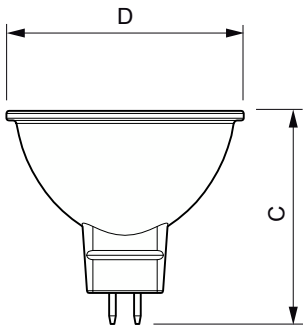

Order code	929001280498
Material Nr. (12NC)	929001280498
Net Weight (Piece)	0.040 kg
EAN/UPC - Product/Case	8718696819173
Numerator - Packs per outer box	4
EAN/UPC - Case	8718696819180

Dimensional drawing

Product	D	C
LEDClassic 5-50W MR16 830 60D 6pack	50.5 mm	45.5 mm

Photometric data

Light Distribution Diagram - LEDClassic 5-50W MR16 830 60D 6pack

Spectral Power Distribution Colour - LEDClassic 5-50W MR16 830 60D 6pack