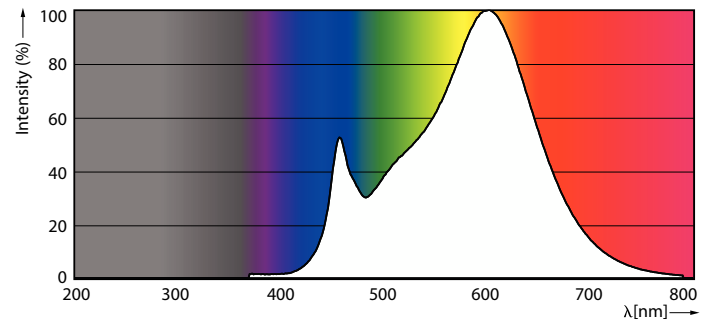

Product data

General Information		Power Consumption	
Cap-Base	GU5.3	Power Consumption	5 W
Nominal lifetime	15,000 hour(s)	Lamp Current (Nom)	580 mA
Switching Cycle	50,000	Wattage Equivalent	50 W
Rated Lifetime (Hours)	15,000 hour(s)	Starting Time (Nom)	0.5 s
Lighting Technology	LED	Warm-up time to 60% light	0.5 s
		Power Factor (Fraction)	0.6
		Voltage (Nom)	ac electronic 12 V
Light Technical		Temperature	
Color Code	830 [CCT of 3000K]	Ambient temperature range	-20 to +40 °C
Beam Angle (Nom)	60 degree(s)	T-Case Maximum (Nom)	65 °C
Luminous Flux	390 lm		
Luminous Intensity (Nom)	400 cd	Controls and Dimming	
Luminous Efficacy (rated) (Nom)	78 lm/W	Dimmable	No
Color Designation	White (WH)		
Correlated Color Temperature (Nom)	3000 K	Mechanical and Housing	
Color Consistency	<6	Bulb Finish	Clear
Color rendering index (CRI)	80	Bulb Material	Glass
LLMF At End Of Nominal Lifetime (Nom)	70 %	Bulb Shape	MR16
Operating and Electrical		Approval and Application	
Line Frequency	- Hz	Suitable For Accent Lighting	Yes
Input Frequency	- Hz		

Classic LEDspotLV

Energy Consumption kWh/1000 h	6 kWh
EyeComfort	Yes
LED Innovations	EyeComfort
EU RoHS compliant	Yes

Product Data

Order product name	LEDClassic 5-50W MR16 830 60D 6pack
Full product name	LEDClassic 5-50W MR16 830 60D 6pack
Full product code	871869681917300

Product	D	C
LEDClassic 5-50W MR16 830 60D 6pack	50.5 mm	45.5 mm

Photometric data

Light Distribution Diagram - LEDClassic 5-50W MR16 830 60D 6pack

Spectral Power Distribution Colour - LEDClassic 5-50W MR16 830 60D 6pack