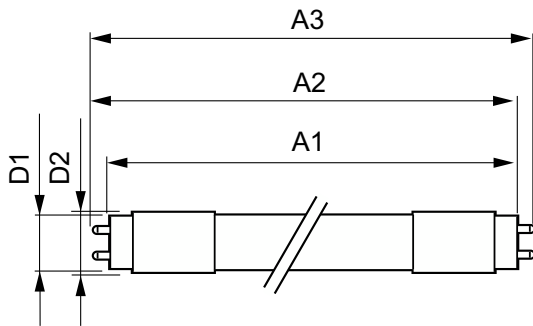

Temperature

T-Case Maximum (Nom)	113 °F
----------------------	--------

Controls and Dimming

Dimmable	Yes
----------	-----

Mechanical and Housing

Bulb Finish	Frosted
Bulb Material	Plastic
Product Length	47-1/4 inch
Bulb Shape	T5
Net Weight (Piece)	0.375 lb

Application Conditions

can it be used in closed luminaires	Yes
Wireless Technology	Not applicable

Product Data

Order product name	24T5HO/46-835/IF33/P/DIM 10/1
Full product name	24T5HO/46-835/IF33/P/DIM 10/1
Order code	467134
Material Nr. (12NC)	929001283804
Numerator - Quantity Per Pack	1
EAN/UPC - Product/Case	046677467135
Numerator - Packs per outer box	10
EAN/UPC - Case	50046677467130

Dimensional drawing

Product	D1	D2	A1	A2	A3
24T5HO/46-835/IF33/P/DIM 10/1	5/8 inch	3/4 inch	45-3/16 inch	45-1/2 inch	45-3/4 inch

InstantFit (UL Type-A) T5

Photometric data

Spectral Power Distribution Colour - 24T5HO/46-835/IF33/P/DIM 10/1