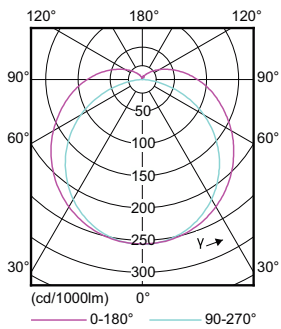

Spectral Power Distribution Colour - 24T5HO/46-835/IF33/P/DIM 10/1

Light Distribution Diagram - 24T5HO/46-835/IF33/P/DIM 10/1