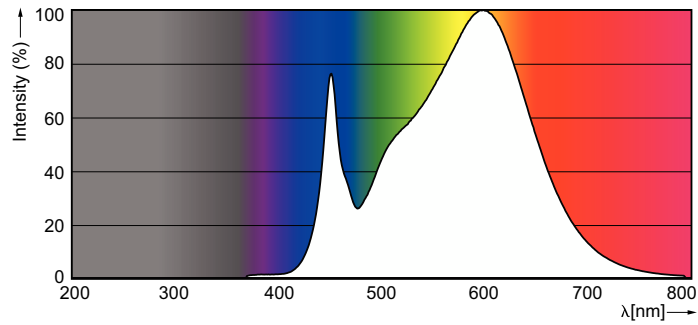

InstantFit (UL Type-A) T5

Photometric data

Spectral Power Distribution Colour - 24T5HO/46-835/IF33/P/DIM 10/1