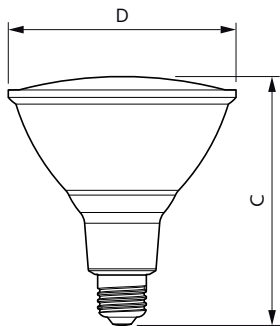

| Warm-up time to 60% light | 0.5 s |
|-------------------------------------|--------------------|
| Power Factor (Fraction) | 0.5 |
| Voltage (Nom) | 120 V |
| UL Type | Yes |
| Temperature | |
| T-Case Maximum (Nom) | 65 °C |
| Controls and Dimming | |
| Dimmable | No |
| Mechanical and Housing | |
| Bulb Finish | Frosted |
| Bulb Material | Glass |
| Overall length | 132 mm |
| Overall width | 122 mm |
| Overall height | 132 mm |
| Dimensions (Height x Width x Depth) | 132 x 122 x 132 mm |
| Bulb Shape | PAR38 |
| UL Wet/ damp/ dry location | Wet location |

Party Spot

| | |
|--------------------|----------|
| Net Weight (Piece) | 0.350 kg |
|--------------------|----------|

Approval and Application

| | |
|------------------------------|-----------------|
| Suitable For Accent Lighting | Yes |
| EU RoHS compliant | Yes |
| EyeComfort | Yes |
| T20 compliant | N/A |
| LED Innovations | EyeComfort |
| Ambient temperature range | -20 °C to 45 °C |

Application Conditions

| | |
|-------------------------------------|----------------|
| can it be used in closed luminaires | Yes |
| Wireless Technology | Not applicable |

Product Data

| | |
|---------------------------------|---|
| Order product name | 13.5PAR38/PER/YELLOW/G/E26/ND/ULW 3/1PF |
| Full product name | 13.5PAR38/PER/YELLOW/G/E26/ND/ULW 3/1PF |
| Order code | 568279 |
| Material Nr. (12NC) | 929001306633 |
| Numerator - Quantity Per Pack | 1 |
| EAN/UPC - Product/Case | 046677568276 |
| Numerator - Packs per outer box | 3 |
| EAN/UPC - Case | 50046677568271 |

Dimensional drawing

| Product | D | C |
|---|--------|--------|
| 13.5PAR38/PER/YELLOW/G/E26/ND/ULW 3/1PF | 122 mm | 132 mm |

Photometric data

Light Distribution Diagram - 13.5PAR38/PER/YELLOW/G/E26/ND/ULW 3/1PF