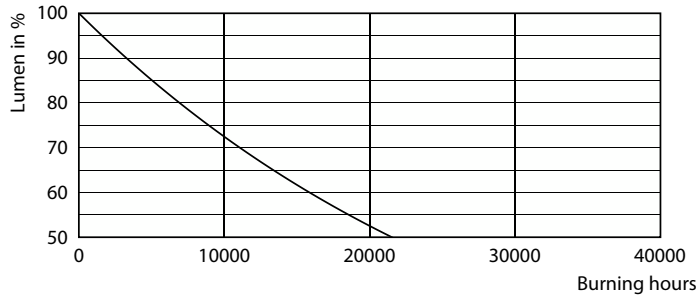

Party Spot

Lifetime

Lumen Maintenance Diagram - 13.5PAR38/PER/YELLOW/G/E26/ND/ULW
3/IPF

Life Expectancy Diagram