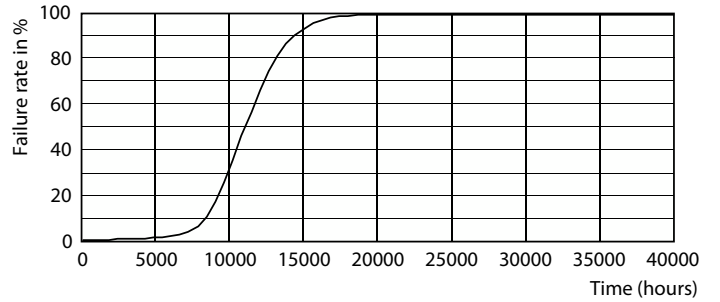

Party Spot

Lifetime

Lumen Maintenance Diagram - 13.5PAR38/PER/YELLOW/G/E26/ND/ULW
3/IPF

Life Expectancy Diagram