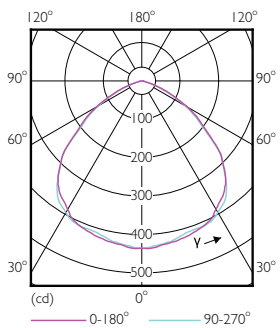

| Warm-up time to 60% light | 0.5 s |
|-------------------------------------|--------------------|
| Power Factor (Fraction) | 0.5 |
| Voltage (Nom) | 120 V |
| UL Type | Yes |
| Temperature | |
| T-Case Maximum (Nom) | 65 °C |
| Controls and Dimming | |
| Dimmable | No |
| Mechanical and Housing | |
| Bulb Finish | Frosted |
| Bulb Material | Glass |
| Overall length | 132 mm |
| Overall width | 122 mm |
| Overall height | 132 mm |
| Dimensions (Height x Width x Depth) | 132 x 122 x 132 mm |
| Bulb Shape | PAR38 |
| UL Wet/ damp/ dry location | Wet location |

Dimensional drawing

| Product | D | C |
|---|--------|--------|
| 13.5PAR38/PER/YELLOW/G/E26/ND/ULW 3/1PF | 122 mm | 132 mm |

Photometric data

Light Distribution Diagram - 13.5PAR38/PER/YELLOW/G/E26/ND/ULW 3/1PF