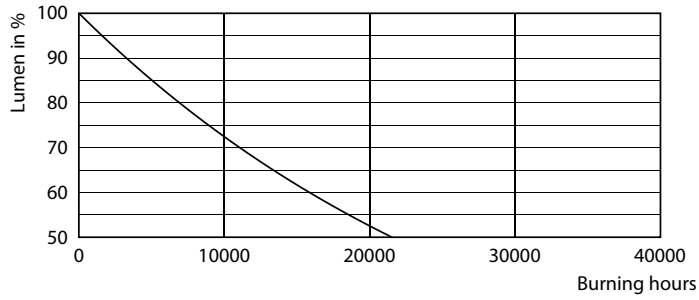

Product data

General Information	
Cap-Base	E26 [Single Contact Medium Screw]
Nominal lifetime	10,950 hour(s)
Switching Cycle	10,000
Rated Lifetime (Hours)	10,950 hour(s)
Lighting Technology	LED
Light Technical	
Color Code	Yellow
Color Designation	Yellow
Color Consistency	<6
Color rendering index (CRI)	-
LLMF At End Of Nominal Lifetime (Nom)	70 %
Operating and Electrical	
Line Frequency	60 Hz
Input Frequency	60 Hz
Power Consumption	13.5 W
Lamp Current (Nom)	165 mA
Starting Time (Nom)	0.5 s
Warm-up time to 60% light	0.5 s
Power Factor (Fraction)	0.5
Voltage (Nom)	120 V

Product	D	C
13.5PAR38/PER/YELLOW/G/E26/ND/ULW 3/1PF	4-13/16 inch	5-1/4 inch

Photometric data

Light Distribution Diagram - 13.5PAR38/PER/YELLOW/G/E26/ND/ULW 3/1PF

Accent Lighting Spots - 13.5PAR38/PER/YELLOW/G/E26/ND/ULW 3/1PF

Party Spot

Lifetime

Lumen Maintenance Diagram - 13.5PAR38/PER/YELLOW/G/E26/ND/ULW
3/IPF

Life Expectancy Diagram