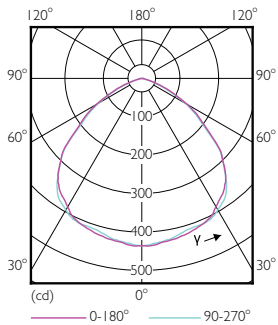

Product data

General Information	
Cap-Base	E26 [Single Contact Medium Screw]
Nominal lifetime	10,950 hour(s)
Switching Cycle	10,000
Rated Lifetime (Hours)	10,950 hour(s)
Lighting Technology	LED
Light Technical	
Color Code	Yellow
Color Designation	Yellow
Color Consistency	<6
Color rendering index (CRI)	-
LLMF At End Of Nominal Lifetime (Nom)	70 %
Operating and Electrical	
Line Frequency	60 Hz
Input Frequency	60 Hz
Power Consumption	13.5 W
Lamp Current (Nom)	165 mA
Starting Time (Nom)	0.5 s
Warm-up time to 60% light	0.5 s
Power Factor (Fraction)	0.5
Voltage (Nom)	120 V

Party Spot

Application Conditions

can it be used in closed luminaires Yes

Product Data

Order product name	13.5PAR38/PER/YELLOW/G/E26/ND/ULW 3/1PF
Full product name	13.5PAR38/PER/YELLOW/G/E26/ND/ULW 3/1PF

Order code	568279
Material Nr. (12NC)	929001306633
Net Weight (Piece)	0.772 lb
EAN/UPC - Product/Case	046677568276
Numerator - Packs per outer box	3
EAN/UPC - Case	50046677568271

Dimensional drawing

Product	D	C
13.5PAR38/PER/YELLOW/G/E26/ND/ULW 3/1PF	4-13/16 inch	5-1/4 inch

Photometric data

Light Distribution Diagram - 13.5PAR38/PER/YELLOW/G/E26/ND/ULW 3/1PF

Accent Lighting Spots - 13.5PAR38/PER/YELLOW/G/E26/ND/ULW 3/1PF

Party Spot

Lifetime

Lumen Maintenance Diagram - 13.5PAR38/PER/YELLOW/G/E26/ND/ULW
3/IPF

Life Expectancy Diagram