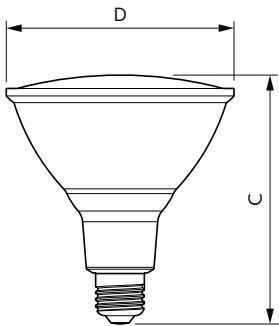

Party Spot

Application Conditions

can it be used in closed luminaires Yes

Product Data

Order product name	13.5PAR38/PER/YELLOW/G/E26/ND/ULW 3/1PF
Full product name	13.5PAR38/PER/YELLOW/G/E26/ND/ULW 3/1PF
Order code	568279

Material Nr. (12NC)	929001306633
Numerator - Quantity Per Pack	1
Net Weight (Piece)	0.772 lb
EAN/UPC - Product/Case	046677568276
Numerator - Packs per outer box	3
EAN/UPC - Case	50046677568271

Dimensional drawing

Product	D	C
13.5PAR38/PER/YELLOW/G/E26/ND/ULW 3/1PF	4-13/16 inch	5-1/4 inch

Photometric data

Light Distribution Diagram - 13.5PAR38/PER/YELLOW/G/E26/ND/ULW 3/1PF

Accent Lighting Spots - 13.5PAR38/PER/YELLOW/G/E26/ND/ULW 3/1PF