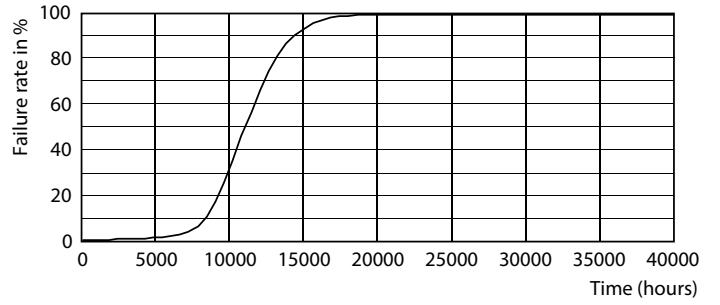

Product data

General Information	
Cap-Base	E26 [Single Contact Medium Screw]
Nominal lifetime	10,950 hour(s)
Switching Cycle	10,000
Rated Lifetime (Hours)	10,950 hour(s)
Lighting Technology	LED
Light Technical	
Color Code	Yellow
Color Designation	Yellow
Color Consistency	<6
Color rendering index (CRI)	-
LLMF At End Of Nominal Lifetime (Nom)	70 %
Operating and Electrical	
Line Frequency	60 Hz
Input Frequency	60 Hz
Power Consumption	13.5 W
Lamp Current (Nom)	165 mA
Starting Time (Nom)	0.5 s
Warm-up time to 60% light	0.5 s
Power Factor (Fraction)	0.5
Voltage (Nom)	120 V

Dimensional drawing

Product	D	C
13.5PAR38/PER/YELLOW/G/E26/ND/ULW 3/1PF	4-13/16 inch	5-1/4 inch

Photometric data

Light Distribution Diagram - 13.5PAR38/PER/YELLOW/G/E26/ND/ULW 3/1PF

Accent Lighting Spots - 13.5PAR38/PER/YELLOW/G/E26/ND/ULW 3/1PF

Party Spot

Lifetime

Lumen Maintenance Diagram - 13.5PAR38/PER/YELLOW/G/E26/ND/ULW
3/IPF

Life Expectancy Diagram