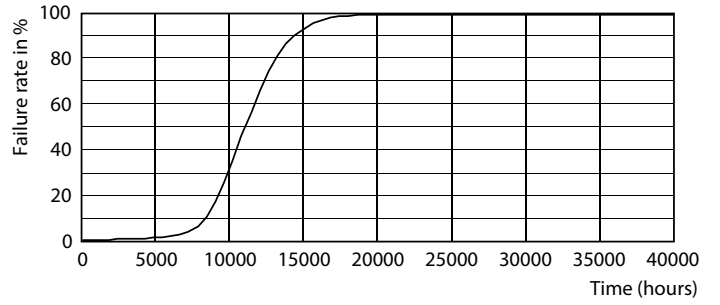

Product data

General Information	
Cap-Base	E26 [Single Contact Medium Screw]
Nominal lifetime	10,950 hour(s)
Switching Cycle	10,000
Rated Lifetime (Hours)	10,950 hour(s)
Lighting Technology	LED
Light Technical	
Color Code	Yellow
Color Designation	Yellow
Color Consistency	<6
Color rendering index (CRI)	-
LLMF At End Of Nominal Lifetime (Nom)	70 %
Operating and Electrical	
Line Frequency	60 Hz
Input Frequency	60 Hz
Power Consumption	13.5 W
Lamp Current (Nom)	165 mA
Starting Time (Nom)	0.5 s
Warm-up time to 60% light	0.5 s
Power Factor (Fraction)	0.5
Voltage (Nom)	120 V

Product	D	C
13.5PAR38/PER/YELLOW/G/E26/ND/ULW 3/1PF	4-13/16 inch	5-1/4 inch

Photometric data

Light Distribution Diagram - 13.5PAR38/PER/YELLOW/G/E26/ND/ULW 3/1PF

Accent Lighting Spots - 13.5PAR38/PER/YELLOW/G/E26/ND/ULW 3/1PF

Party Spot

Lifetime

Lumen Maintenance Diagram - 13.5PAR38/PER/YELLOW/G/E26/ND/ULW
3/IPF

Life Expectancy Diagram