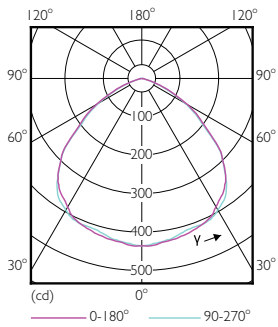

Product	D	C
13.5PAR38/PER/YELLOW/G/E26/ND/ULW 3/1PF	4-13/16 inch	5-1/4 inch

Photometric data

Light Distribution Diagram - 13.5PAR38/PER/YELLOW/G/E26/ND/ULW 3/1PF

Accent Lighting Spots - 13.5PAR38/PER/YELLOW/G/E26/ND/ULW 3/1PF