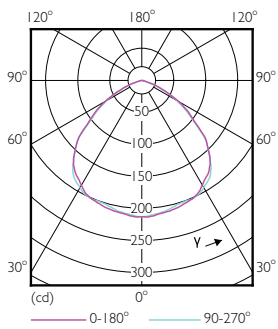

### Plano de dimensiones

Product	D	C
13.5PAR38/PER/GREEN/G/E26/ND/ULW 3/1PF	122 mm	132 mm

### Datos fotométricos

Light Distribution Diagram - 13.5PAR38/PER/GREEN/G/E26/ND/ULW 3/1PF

Accent Lighting Spots - 13.5PAR38/PER/GREEN/G/E26/ND/ULW 3/1PF