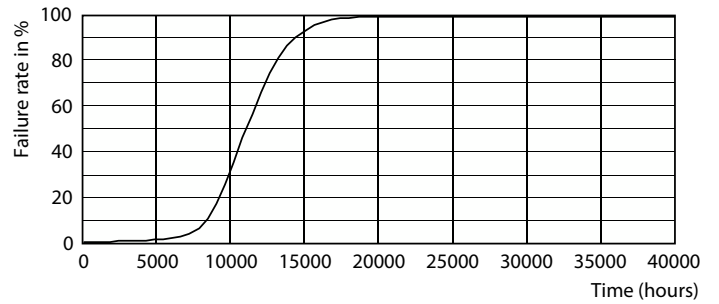

Foco para fiestas

Lifetime

Lumen Maintenance Diagram - 13.5PAR38/PER/GREEN/G/E26/ND/ULW
3/IPF

Life Expectancy Diagram