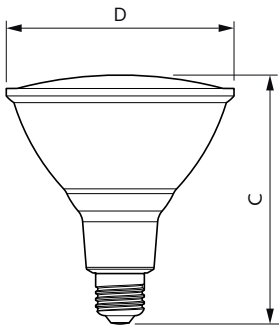

### Plano de dimensiones

Product	D	C
13.5PAR38/PER/GREEN/G/E26/ND/ULW 3/1PF	122 mm	132 mm