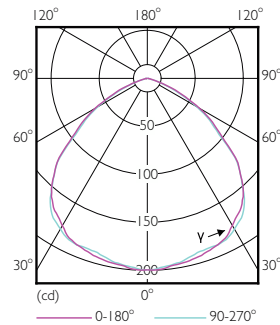

Accent Lighting Spots - 13.5PAR38/PER/RED/G/E26/ND/ULW 3/1PF

Light Distribution Diagram - 13.5PAR38/PER/RED/G/E26/ND/ULW 3/1PF