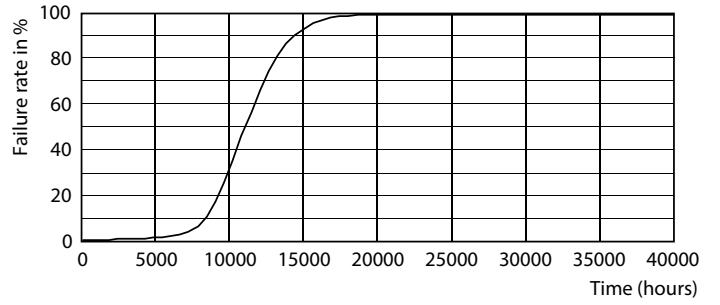

Party Spot

Lifetime

Lumen Maintenance Diagram - 13.5PAR38/PER/RED/G/E26/ND/ULW 3/1PF

Life Expectancy Diagram