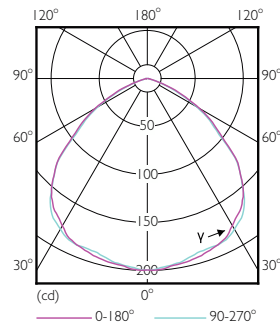

Accent Lighting Spots - 13.5PAR38/PER/RED/G/E26/ND/ULW 3/1PF

Light Distribution Diagram - 13.5PAR38/PER/RED/G/E26/ND/ULW 3/1PF