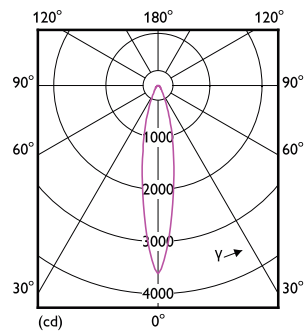

## Dimensional drawing

Product	D	C
LEDClassic 10-80WPAR38 827 25D 1CT/3 SRT	122 mm	134 mm

## Photometric data

Spectral Power Distribution Colour - LEDClassic 10-80WPAR38 827 25D 1CT/3 SRT

Light Distribution Diagram - LEDClassic 10-80WPAR38 827 25D 1CT/3 SRT