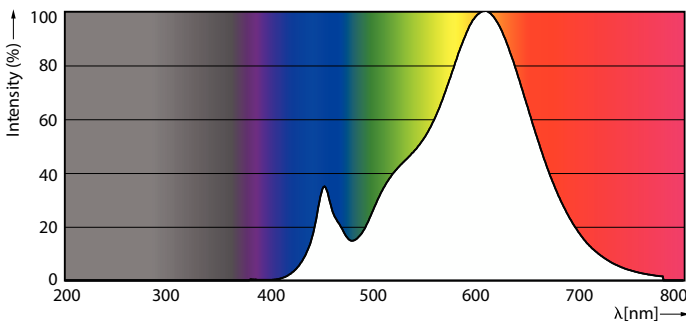

Photometric data

Spectral Power Distribution Colour - LEDClassic 10-80WPAR38 827 25D 1CT/3 SRT