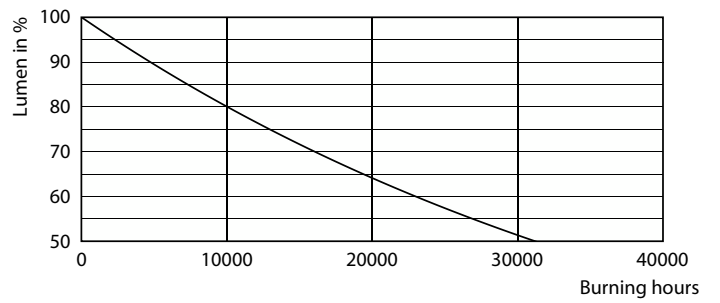

MASTER LEDspot PAR

Photometric data

Accent Lighting Spots - LEDClassic 10-80WPAR38 827 25D 1CT/3 SRT

Lifetime

Life Expectancy Diagram

Lumen Maintenance Diagram - LEDClassic 10-80WPAR38 827 25D 1CT/3 SRT