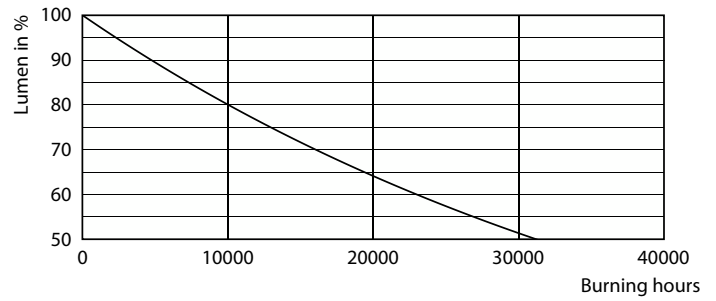

Product data

General Information	
Cap base	E14
Nominal lifetime	15,000 h
Switching Cycle	50,000
Lighting Technology	LEDbulb
Warranty period	2 years
Light Technical	
Colour Code	827 [CCT of 2700K]
Beam angle (nom.)	240 degree(s)
Luminous Flux	150 lm
Colour designation	Warm White (WW)
Correlated Colour Temperature (Nom)	2700 K
Luminous efficacy (rated) (nom.)	88.00 lm/W
Colour consistency	<6
Colour rendering index (CRI)	80
LLMF at end of nominal lifetime (nom.)	70 %
Photobiological safety according to EN 62471	RG0

CorePro Plastic LED Specialities

Photometric data

Spectral Power Distribution Colour - Corepro LED T25 ND 1.7-15W E14 827

Lifetime

Life Expectancy Diagram

Lumen Maintenance Diagram - Corepro LED T25 ND 1.7-15W E14 827