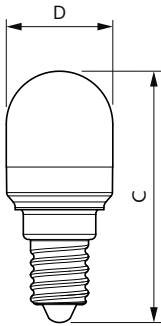

Application Conditions

Can it be used in closed luminaires	No
-------------------------------------	----

Wireless Technology	Not applicable
---------------------	----------------

Product Data

Order product name	Corepro LED T25 ND 1.7-15W E14 827
Full product name	Corepro LED T25 ND 1.7-15W E14 827
Full EOC	871951438986100
Order code	929001325702
Material no. (12 NC)	929001325702
Numerator – quantity per pack	1
EAN/UPC – Product/Case	8719514389861
Numerator – packs per outer box	12
EAN/UPC - Case	8719514389878

Dimensional drawing

Product	D	C
Corepro LED T25 ND 1.7-15W E14 827	25 mm	59 mm

Photometric data

Light Distribution Diagram – Corepro LED T25 ND 1.7-15W E14 827

General uniform lighting – Corepro LED T25 ND 1.7-15W E14 827