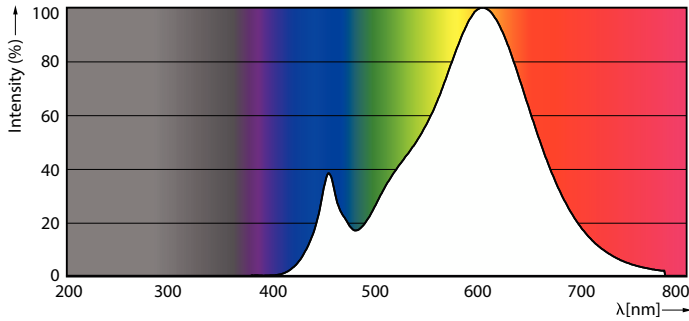

CorePro Plastic LED Specialities

Photometric data

Spectral Power Distribution Colour - Corepro LED T25 ND 1.7-15W E14 827