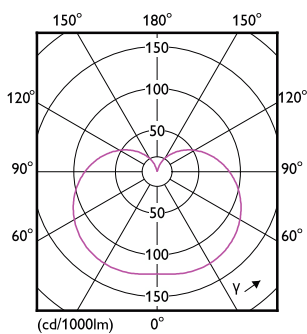

Product data

General Information	
Cap base	E14
Nominal lifetime	15,000 h
Switching Cycle	50,000
Lighting Technology	LEDbulb
Warranty period	2 years
Light Technical	
Colour Code	827 [CCT of 2700K]
Beam angle (nom.)	240 degree(s)
Luminous Flux	150 lm
Colour designation	Warm White (WW)
Correlated Colour Temperature (Nom)	2700 K
Luminous efficacy (rated) (nom.)	88.00 lm/W
Colour consistency	<6
Colour rendering index (CRI)	80
LLMF at end of nominal lifetime (nom.)	70 %
Photobiological safety according to EN 62471	RG0

Application Conditions

Can it be used in closed luminaires	No
-------------------------------------	----

Wireless Technology	Not applicable
---------------------	----------------

Product Data

Order product name	Corepro LED T25 ND 1.7-15W E14 827
Full product name	Corepro LED T25 ND 1.7-15W E14 827
Full EOC	871951438986100
Order code	929001325702
Material no. (12 NC)	929001325702
Numerator – quantity per pack	1
EAN/UPC – Product/Case	8719514389861
Numerator – packs per outer box	12
EAN/UPC - Case	8719514389878

Dimensional drawing

Product	D	C
Corepro LED T25 ND 1.7-15W E14 827	25 mm	59 mm

Photometric data

Light Distribution Diagram – Corepro LED T25 ND 1.7-15W E14 827

General uniform lighting – Corepro LED T25 ND 1.7-15W E14 827