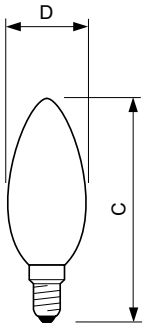

### Product data

General Information	
Cap base	E14
Nominal lifetime	15,000 h
Switching Cycle	20,000
Lighting Technology	LEDbulb
Flux measurement reference	Sphere
Warranty period	2 years

Light Technical	
Colour Code	827 [CCT of 2700K]
Beam angle (nom.)	300 degree(s)
Luminous Flux	250 lm
Colour designation	Warm White (WW)
Correlated Colour Temperature (Nom)	2700 K

## CorePro GLASS LED candles and lustres

Power Factor (Fraction)	0.4
Voltage (nom.)	220-240 V
<b>Temperature</b>	
T-Case maximum (nom.)	36 °C
<b>Controls and Dimming</b>	
Dimmable	No
<b>Mechanical and Housing</b>	
Lamp Finish	Frosted
Bulb material	Glass
Bulb shape	B35
Net Weight (Piece)	0.012 kg
<b>Approval and Application</b>	
Energy Efficiency Class	E
Energy consumption kWh/1,000 hours	3 kWh
EPREL Registration Number	387381
CE mark	Yes
EU RoHS compliant	Yes
EyeComfort	Yes

### Dimensional drawing

Product	D	C
CorePro LEDCandle ND 2.2-25W B35 E14 FRG	35 mm	97 mm