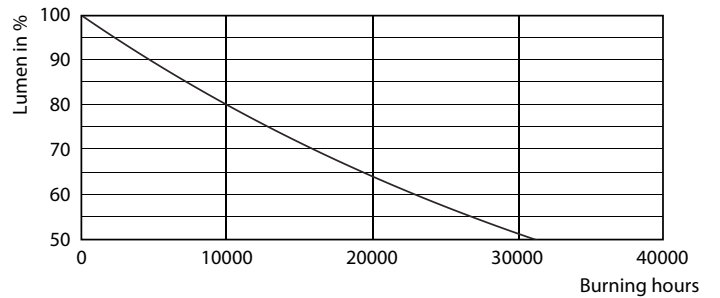

Lumen Maintenance Diagram - CorePro LEDCandle ND 2.2-25W B35 E14 FRG