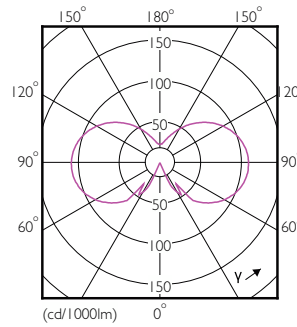

Light Distribution Diagram - CorePro LEDCandle ND 2.2-25W B35 E14 FRG