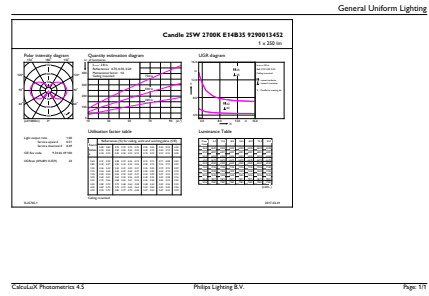

General uniform lighting - CorePro LEDCandle ND 2.2-25W B35 E14 FRG