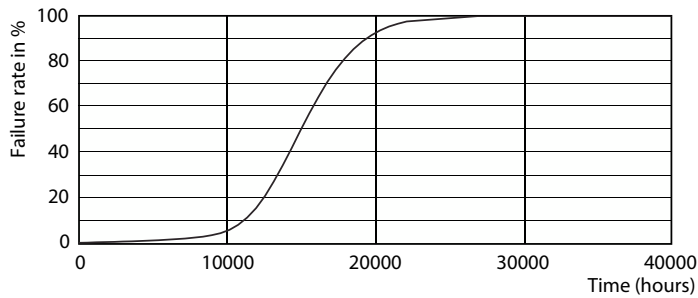

Lifetime

LEDbulb 25W E14 827 FR B35