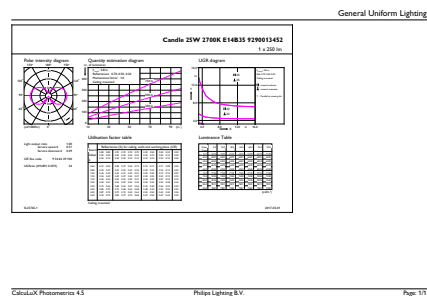

General uniform lighting - CorePro LEDCandle ND 2.2-25W B35 E14 FRG