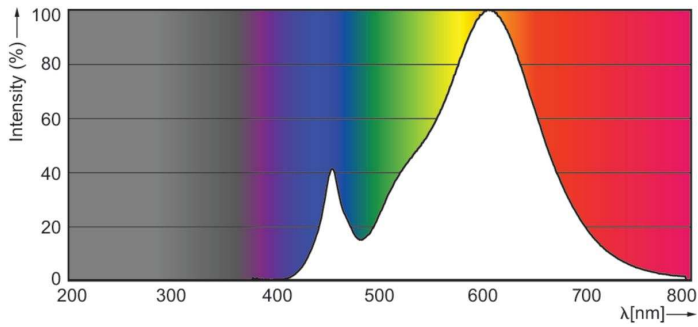

Classic filament LED candles and lusters

Approval and Application

Energy Consumption kWh/1000 h	5 kWh
EU RoHS compliant	Yes

Product Data

Order product name	LEDclassic 40W B35 2700K E14 ND FR AU
Full product name	LEDclassic 40W B35 2700K E14 ND FR AU
Full product code	871951437749300
Order code	929001345380

Material Nr. (12NC)	929001345380
Numerator - Quantity Per Pack	1
Net Weight (Piece)	0.014 kg
EAN/UPC - Product/Case	8719514377493
Numerator - Packs per outer box	6
EAN/UPC - Case	8719514377509

Dimensional drawing

Product	D	C
LEDclassic 40W B35 2700K E14 ND FR AU	35 mm	97 mm

Photometric data

Spectral Power Distribution Colour - LEDclassic 40W B35 2700K E14 ND FR AU