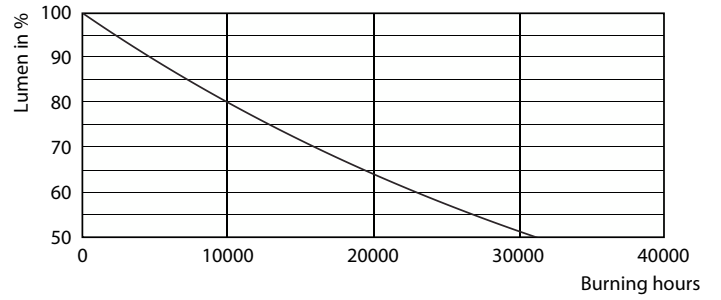

Classic filament LED candles and lusters

Lifetime

Life Expectancy Diagram

Lumen Maintenance Diagram - LEDclassic 40W B35 2700K E14 ND FR AU