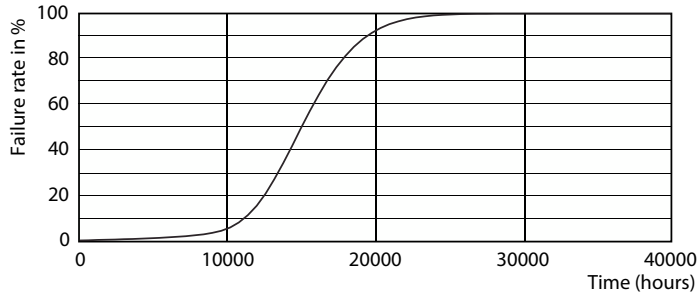

Classic filament LED candles and lusters

Lifetime

Life Expectancy Diagram

Lumen Maintenance Diagram - LEDclassic 40W B35 2700K E14 ND FR AU