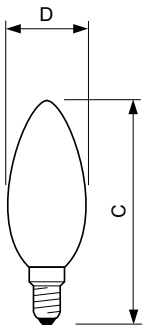

Classic filament LED candles and lusters

Approval and Application

Energy Consumption kWh/1000 h	5 kWh
EU RoHS compliant	Yes

Product Data

Order product name	LEDclassic 40W B35 2700K E14 ND FR AU
Full product name	LEDclassic 40W B35 2700K E14 ND FR AU
Full product code	871951437749300
Order code	929001345380

Material Nr. (12NC)	929001345380
Numerator - Quantity Per Pack	1
Net Weight (Piece)	0.014 kg
EAN/UPC - Product/Case	8719514377493
Numerator - Packs per outer box	6
EAN/UPC - Case	8719514377509

Dimensional drawing

Product	D	C
LEDclassic 40W B35 2700K E14 ND FR AU	35 mm	97 mm