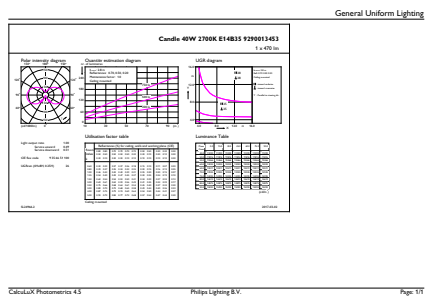

General uniform lighting - LEDclassic 40W B35 2700K E14 ND FR AU

Classic filament LED candles and lusters

Approval and Application

Energy Consumption kWh/1000 h	5 kWh
EU RoHS compliant	Yes

Product Data

Order product name	LEDclassic 40W B35 2700K E14 ND FR AU
Full product name	LEDclassic 40W B35 2700K E14 ND FR AU
Full product code	871951437749300
Order code	929001345380

Material Nr. (12NC)	929001345380
Numerator - Quantity Per Pack	1
Net Weight (Piece)	0.014 kg
EAN/UPC - Product/Case	8719514377493
Numerator - Packs per outer box	6
EAN/UPC - Case	8719514377509

Dimensional drawing

Product	D	C
LEDclassic 40W B35 2700K E14 ND FR AU	35 mm	97 mm

Photometric data