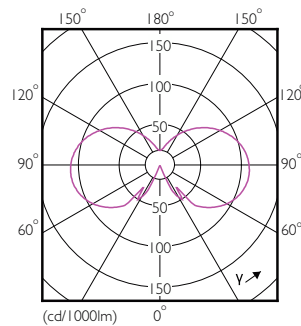

Light Distribution Diagram - LEDclassic 40W B35 2700K E14 ND FR AU