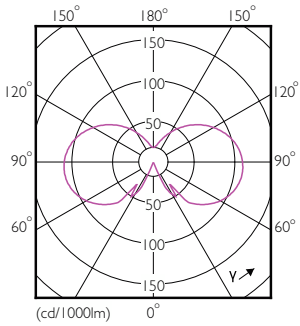

CorePro GLASS LED candles and lusters

Fotometriska data

Light Distribution Diagram - CorePro LEDCandleND4.3-40W E14 827B35FRG