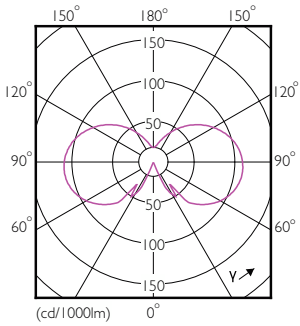

CorePro GLASS LED candles and lusters

Fotometriska data

Light Distribution Diagram - CorePro LEDLusterND4.3-40W E14 827P45FRG