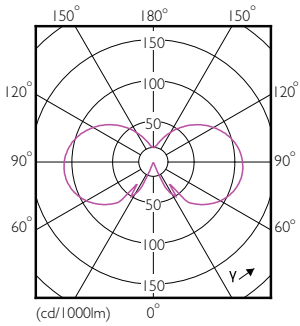

Classic filament LED candles and lusters

Photometric data

Light Distribution Diagram - LEDclassic 40W P45 2700K E27 ND FR AU