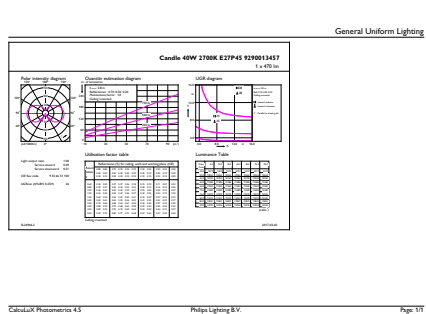

Photometric data

General uniform lighting - LEDclassic 40W P45 2700K E27 ND FR AU