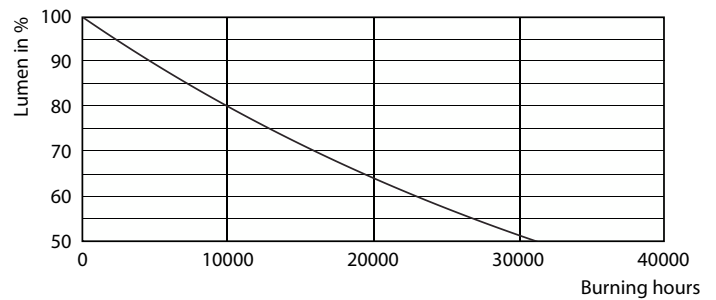

Product data

General Information	
Cap-Base	E27 [E27]
Nominal lifetime	15,000 h
Switching Cycle	15,000
Rated Lifetime (Hours)	15,000 h
Lighting Technology	LED
EU RoHS compliant	Yes
Light Technical	
Color Code	827 [CCT of 2700K]
Color Code	827 [CCT of 2700K]
Beam Angle (Nom)	300 degree(s)
Luminous Flux	470 lm
Color Designation	Warm White (WW)
Correlated Color Temperature (Nom)	2700 K
Luminous Efficacy (rated) (Nom)	134 lm/W
Color Consistency	<6
Color rendering index (CRI)	80
LLMF At End Of Nominal Lifetime (Nom)	70 %

Classic filament LED candles and lusters

Photometric data

Light Distribution Diagram - LEDclassic 40W P45 2700K E27 ND FR AU

Lifetime

Life Expectancy Diagram - LEDclassic 40W P45 2700K E27 ND FR AU

Lumen Maintenance Diagram - LEDclassic 40W P45 2700K E27 ND FR AU