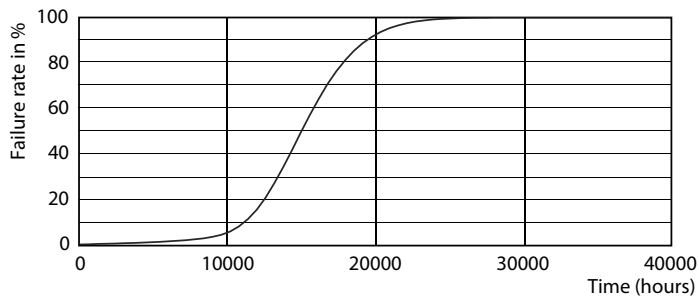

Lifetime

Life Expectancy Diagram - LEDclassic 40W P45 2700K E27 ND FR AU