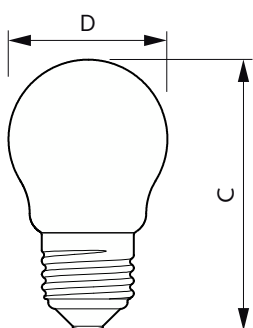

Product data

General Information	
Cap-Base	E27 [E27]
Nominal lifetime	15,000 h
Switching Cycle	15,000
Rated Lifetime (Hours)	15,000 h
Lighting Technology	LED
EU RoHS compliant	Yes
Light Technical	
Color Code	827 [CCT of 2700K]
Color Code	827 [CCT of 2700K]
Beam Angle (Nom)	300 degree(s)
Luminous Flux	470 lm
Color Designation	Warm White (WW)
Correlated Color Temperature (Nom)	2700 K
Luminous Efficacy (rated) (Nom)	134 lm/W
Color Consistency	<6
Color rendering index (CRI)	80
LLMF At End Of Nominal Lifetime (Nom)	70 %

Operating and Electrical	
Input Frequency	50 to 60 Hz
Power Consumption	3.5 W
Lamp Current (Nom)	35 mA
Wattage Equivalent	40 W
Starting Time (Nom)	0.5 s
Warm-up time to 60% light	0.5 s
Power Factor (Fraction)	0.51
Voltage (Nom)	220-240 V
Temperature	
Ambient temperature range	-20 to +45 °C
T-Case Maximum (Nom)	55 °C
Controls and Dimming	
Dimmable	No
Mechanical and Housing	
Bulb Finish	Frosted
Bulb Material	Glass

Dimensional drawing

Product	D	C
LEDclassic 40W P45 2700K E27 ND FR AU	45 mm	78 mm

Photometric data

Spectral Power Distribution Colour - LEDclassic 40W P45 2700K E27 ND FR AU

General uniform lighting - LEDclassic 40W P45 2700K E27 ND FR AU