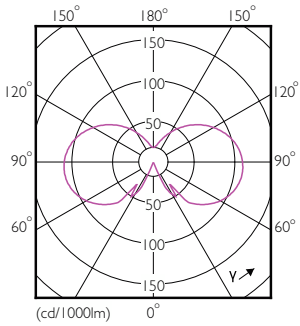

CorePro GLASS LED candles and lusters

Fotometriska data

Light Distribution Diagram - CorePro LEDLusterND4.3-40W E27 827P45FRG