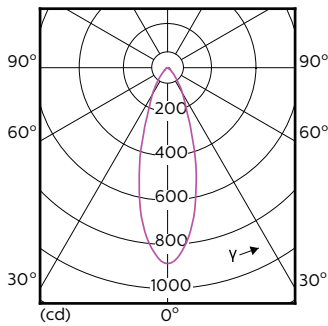

Light Distribution Diagram - MAS LED ExpertColor 5.5-50W GU10 930 36D