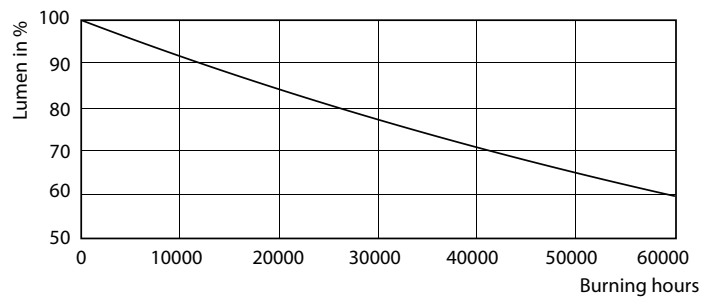

Levensduur

40K LED

Lumen Maintenance Diagram - MAS LED ExpertColor 5.5-50W GU10 930 36D