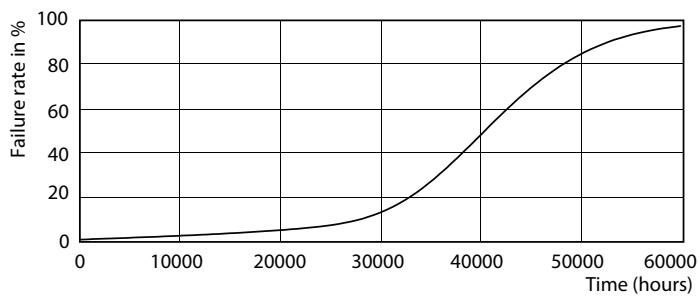

Levensduur

40K LED

Lumen Maintenance Diagram - MAS LED ExpertColor 5.5-50W GU10 930 36D