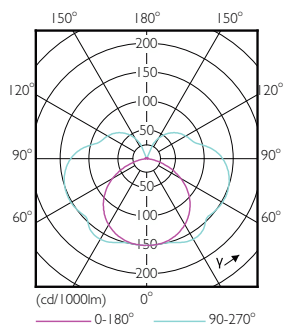

## Dimensional drawing

Product	D	C
LED 14-120W R7S 118mm 830 D 1pk AU	29 mm	118 mm

## Photometric data

General uniform lighting - LED 14-120W R7S 118mm 830 D 1pk AU

Spectral Power Distribution Colour - LED 14-120W R7S 118mm 830 D 1pk AU

Light Distribution Diagram - LED 14-120W R7S 118mm 830 D 1pk AU