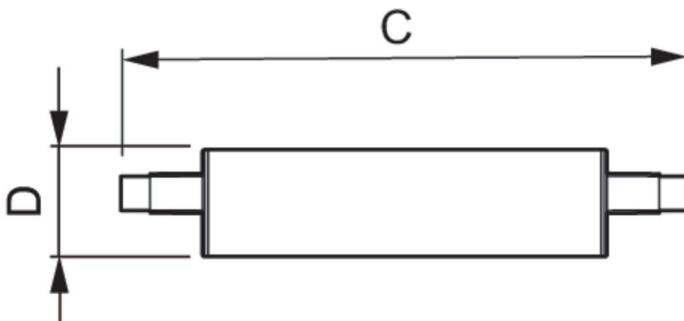

CorePro LEDlinear MV

LED Innovations	EyeComfort
Product Data	
Order product name	LED 14-120W R7S 118mm 830 D 1pk AU
Full product name	LED 14-120W R7S 118mm 830 D 1pk AU
Full product code	871951437295500
Order code	929001353679
Material Nr. (12NC)	929001353679

Numerator - Quantity Per Pack	1
Net Weight (Piece)	0.095 kg
EAN/UPC - Product/Case	8719514372955
Numerator - Packs per outer box	10
EAN/UPC - Case	8719514372962

Dimensional drawing

Product	D	C
LED 14-120W R7S 118mm 830 D 1pk AU	29 mm	118 mm