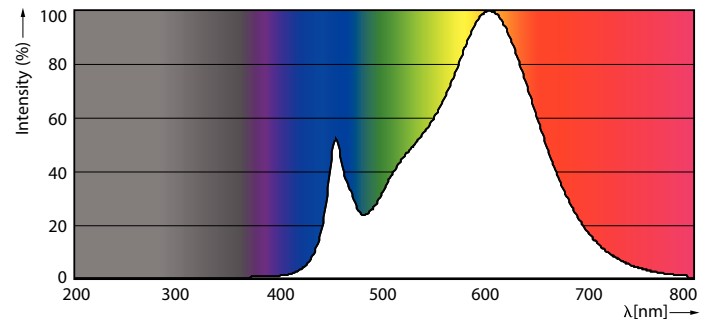

Photometric data

Spectral Power Distribution Colour - LED 14-120W R7S 118mm 830 D 1pk AU