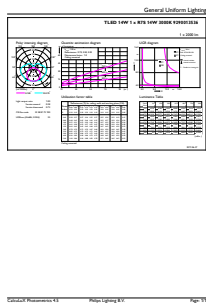

Photometric data

General uniform lighting - LED 14-120W R7S 118mm 830 D 1pk AU