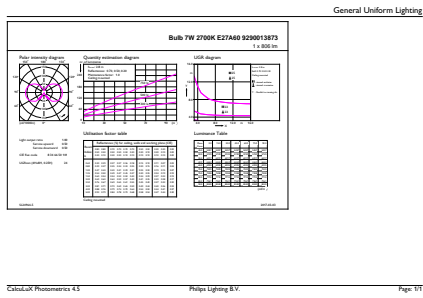

CorePro Glass LED bulbs

Photometric data

General uniform lighting - CorePro LEDBulbND 7-60W E27 WW A60 CL G