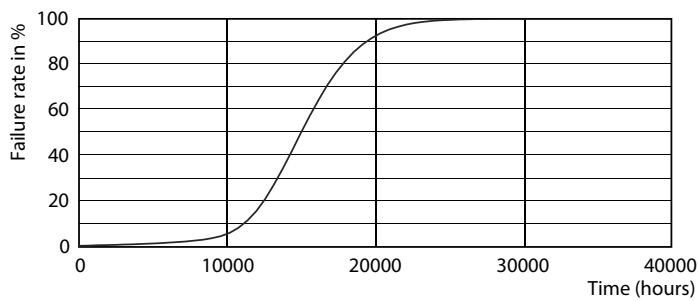

Lifetime

Life Expectancy Diagram