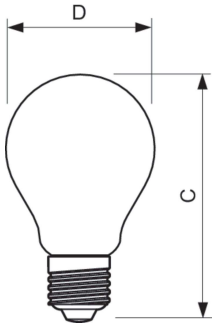

### Product data

General Information		Luminous efficacy (rated) (nom.)	
Cap base	E27		115 lm/W
Nominal lifetime	15,000 h	Colour consistency	<6
Switching Cycle	20,000	Colour rendering index (CRI)	80
Lighting Technology	LEDbulb	LLMF at end of nominal lifetime (nom.)	70 %
Flux measurement reference	Sphere	Photobiological safety according to EN 62471	RG1
Warranty period	2 years		
Light Technical		Operating and Electrical	
Colour Code	827 [CCT of 2700K]	Line Frequency	50 to 60 Hz
Beam angle (nom.)	330 degree(s)	Input frequency	50 to 60 Hz
Luminous Flux	806 lm	Power Consumption	7 W
Colour designation	Warm White (WW)	Lamp current (nom.)	60 mA
Correlated Colour Temperature (Nom)	2700 K	Wattage equivalent	60 W
		Starting time (nom.)	0.5 s
		Warm-up time to 60% light	0.5 s

## CorePro Glass LED bulbs

Power Factor (Fraction)	0.51
Voltage (nom.)	220-240 V
<b>Temperature</b>	
T-Case maximum (nom.)	45 °C
<b>Controls and Dimming</b>	
Dimmable	No
<b>Mechanical and Housing</b>	
Lamp Finish	Clear
Bulb material	Glass
Bulb shape	A60
Net Weight (Piece)	0.030 kg
<b>Approval and Application</b>	
Energy Efficiency Class	E
Energy consumption kWh/1,000 hours	7 kWh
EPREL Registration Number	1825155
CE mark	Yes
EU RoHS compliant	Yes
EyeComfort	Yes

### Dimensional drawing

Product	D	C
CorePro LEDBulbND 7-60W E27 WW A60 CL G	60 mm	104 mm