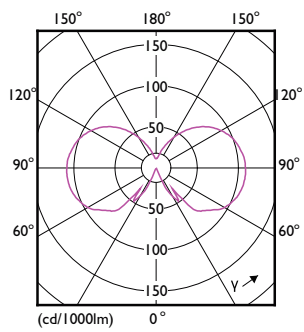

Light Distribution Diagram - CorePro LEDBulbND 7-60W E27 WW A60 CL G