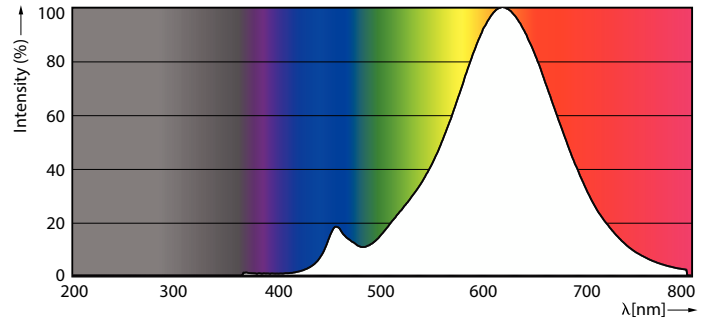

CorePro Glass LED bulbs

Photometric data

Spectral Power Distribution Colour - CorePro LEDBulbND 7-60W E27 WW A60 CL G