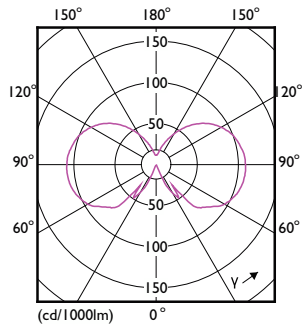

CorePro Glass LED bulbs

Fotometriska data

Light Distribution Diagram - CorePro LEDBulbND 7-60W E27 ST64 827CL G