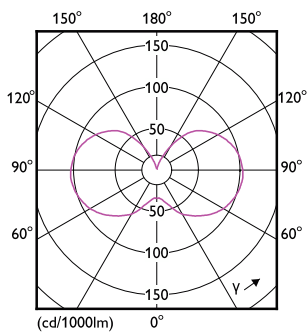

Photometric data

Light Distribution Diagram - LEDClassic SSW 60W A60 E27WWCLND RF1SRT4

General uniform lighting - LEDClassic SSW 60W A60 E27WWCLND RF1SRT4