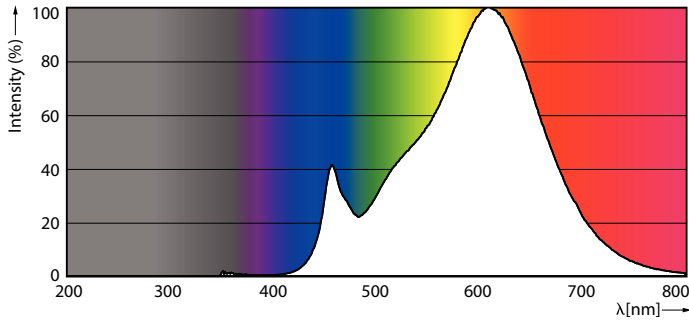

SceneSwitch LED bulbs

Photometric data

Spectral Power Distribution Colour - LEDClassic SSW 60W A60
E27WWCLND RF1SRT4