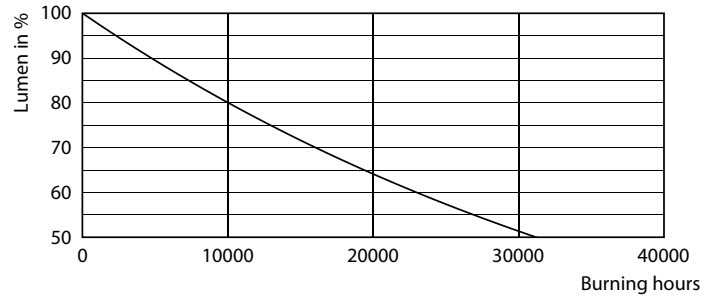

Lumen Maintenance Diagram - LEDClassic SSW 60W A60 E27WWCLND
RF1SRT4