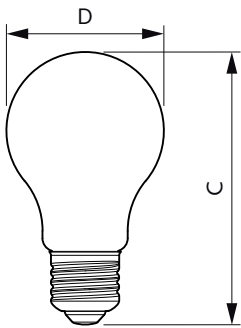

## Dimensional drawing

Product	D	C
LEDClassic SSW 60W A60 E27WWCLND RF1SRT4	60 mm	104 mm