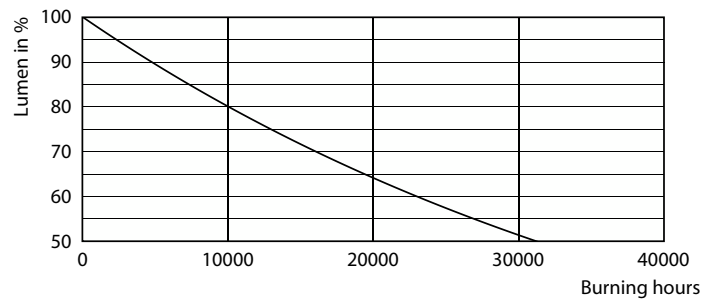

Lumen Maintenance Diagram - CorePro LEDLusterND4.3-40W E14 827P45CLG