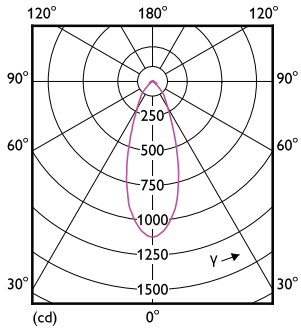

Måttskiss

Product	D	C
CoreProLEDspot ND 8-100W R80 E27 827 36D	80 mm	112 mm

CorePro LEDspot Reflectors

Fotometriska data

Light Distribution Diagram - CoreProLEDspot ND 8-100W R80 E27 827 36D

Spectral Power Distribution Colour - CoreProLEDspot ND 8-100W R80 E27 827 36D