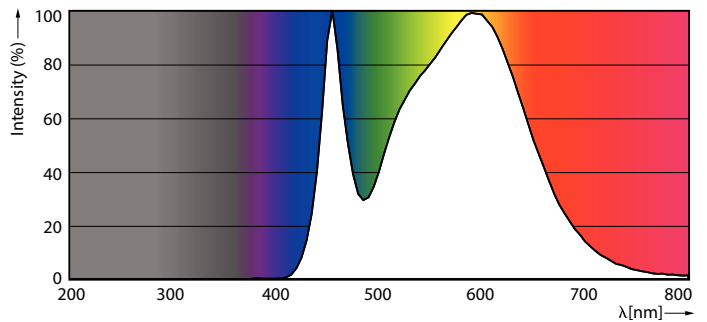

Måttskiss

Product	D	C
CorePro LED Stick 7.5-60W E27 3CT 840	37,2 mm	114,3 mm

Fotometriska data

Light Distribution Diagram - CorePro LED Stick 7.5-60W E27 3CT 840

Spectral Power Distribution Colour - CorePro LED Stick 7.5-60W E27 3CT 840