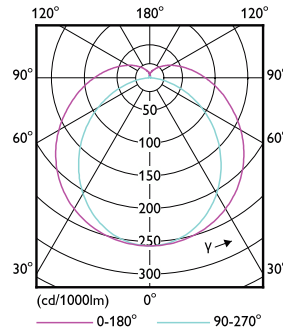

Dimensional drawing

| Product | D1 | D2 | A1 | A2 | A3 |
|---------------------------------------|---------|-------|------------|------------|----------|
| MAS LEDtube 1500mm HO 18.2W 840 T8 | 25.8 mm | 28 mm | 1,498.8 mm | 1,505.9 mm | 1,513 mm |

MASTER LEDtube EM/Mains

Photometric data

Spectral Power Distribution Colour - MAS LEDtube 1500mm HO 18.2W 840 T8

General uniform lighting - MAS LEDtube 1500mm HO 18.2W 840 T8

Light Distribution Diagram - MAS LEDtube 1500mm HO 18.2W 840 T8