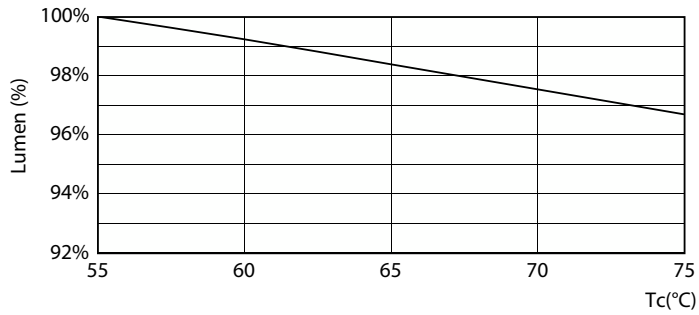

Lifetime

Lumen Maintenance Diagram - MAS LEDtube 1500mm HO 18.2W 840 T8

LEDtube-75K-5575-FailureRate-LED

MASTER LEDtube EM/Mains

Lifetime

Lumen Maintenance Diagram - MAS LEDtube 1500mm HO 18.2W 840 T8

Life Expectancy Diagram