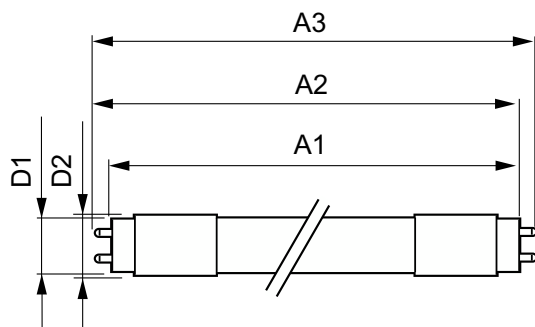

| | |
|--------------------|----------|
| Lamp Finish | Frosted |
| Bulb material | Plastic |
| Product length | 1,500 mm |
| Bulb shape | T8 |
| Net Weight (Piece) | 0.285 kg |

Approval and Application

Dimensional drawing

| Product | D1 | D2 | A1 | A2 | A3 |
|---------------------------------------|---------|-------|------------|------------|----------|
| MAS LEDtube 1500mm HO 18.2W 840 T8 | 25.8 mm | 28 mm | 1,498.8 mm | 1,505.9 mm | 1,513 mm |