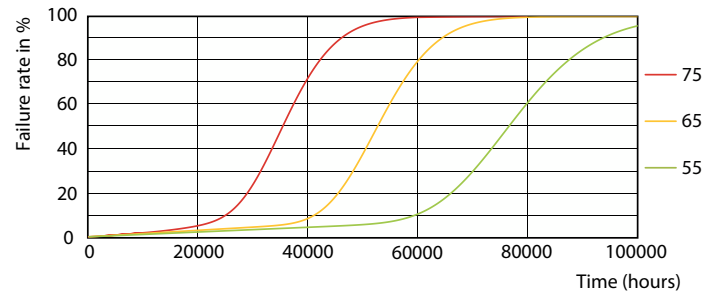

LEDtube-75K-5575-FailureRate-LED