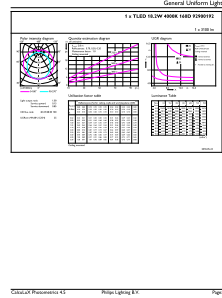

Product Data

| | |
|---------------------------------|--|
| Order product name | MAS LEDtube 1500mm HO 18.2W 840 T8 |
| Full product name | MASTER LEDtube 1500mm HO 18.2W 840 T8 |
| Full EOC | 871869959243100 |
| Order code | 59243100 |
| Material no. (12 NC) | 929001923002 |
| Numerator – quantity per pack | 1 |
| EAN/UPC – Product/Case | 8718699592431 |
| Numerator – packs per outer box | 10 |
| EAN/UPC – Case | 8718699592448 |

Dimensional drawing

| Product | D1 | D2 | A1 | A2 | A3 |
|---------------------------------------|---------|-------|------------|------------|----------|
| MAS LEDtube 1500mm HO 18.2W 840 T8 | 25.8 mm | 28 mm | 1,498.8 mm | 1,505.9 mm | 1,513 mm |

MASTER LEDtube EM/Mains

Photometric data

Spectral Power Distribution Colour - MAS LEDtube 1500mm HO 18.2W 840 T8

General uniform lighting - MAS LEDtube 1500mm HO 18.2W 840 T8

Light Distribution Diagram - MAS LEDtube 1500mm HO 18.2W 840 T8