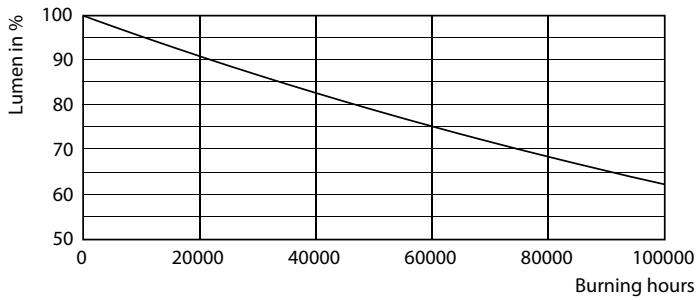

Lifetime

Lumen Maintenance Diagram - MAS LEDtube 1500mm HO 18.2W 840 T8