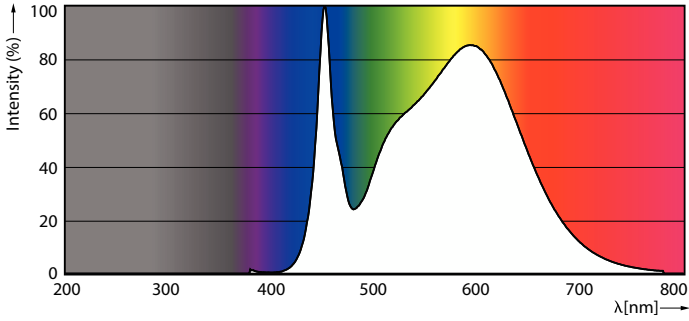

MASTER LEDtube EM/Mains

Photometric data

Spectral Power Distribution Colour - MAS LEDtube 1500mm HO 18.2W 840 T8