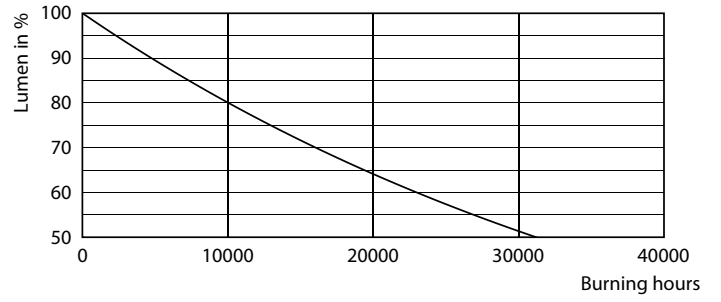

LEDLamps

Lifetime

Lumen Maintenance Diagram - LEDStick 9.5W B22 3000K 1PF/6 AU