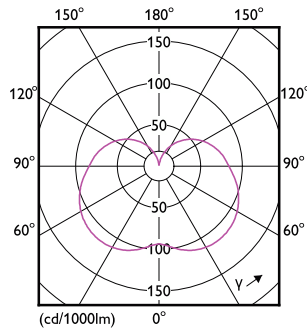

Photometric data

Light Distribution Diagram - LEDStick 9.5W B22 3000K 1PF/6 AU

General uniform lighting - LEDStick 9.5W B22 3000K 1PF/6 AU