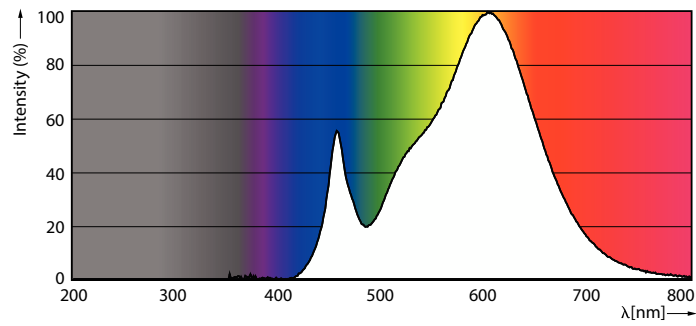

LEDLamps

EU RoHS compliant	Yes
Product Data	
Order product name	LEDStick 9.5W B22 3000K 1PF/6 AU
Full product name	LEDStick 9.5W B22 3000K 1PF/6 AU
Full product code	871869960535300
Order code	929001927069

Material Nr. (12NC)	929001927069
Net Weight (Piece)	0.042 kg
EAN/UPC - Product/Case	8718699605353
Numerator - Packs per outer box	6
EAN/UPC - Case	8718699605360

Dimensional drawing

Product	D	C
LEDStick 9.5W B22 3000K 1PF/6 AU	37.2 mm	113 mm

Photometric data

Spectral Power Distribution Colour - LEDStick 9.5W B22 3000K 1PF/6 AU

General uniform lighting - LEDStick 9.5W B22 3000K 1PF/6 AU