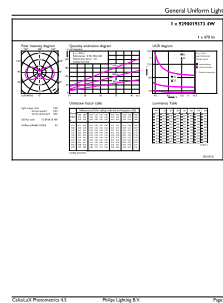

Product data

General Information		Starting Time (Nom)	
Cap-Base	E26 [Single Contact Medium Screw]	Starting Time (Nom)	0.5 s
Nominal lifetime	15,000 hour(s)	Warm-up time to 60% light	0.5 s
Switching Cycle	20,000	Power Factor (Fraction)	0.40
Rated Lifetime (Hours)	15,000 hour(s)	Voltage (Nom)	120 V
Lighting Technology	LED	Temperature	
EU RoHS compliant	Yes	Ambient temperature range	-20 °C to 45 °C
		T-Case Maximum (Nom)	125 °C
Light Technical		Controls and Dimming	
Color Code	Red	Dimmable	No
Beam Angle (Nom)	330 degree(s)	Mechanical and Housing	
Color Designation	Red	Bulb Finish	Red
LLMF At End Of Nominal Lifetime (Nom)	70 %	Bulb Material	Glass
		Bulb Shape	A19 [A 19mm]
Operating and Electrical		UL Wet/ damp/ dry location	Wet location
Line Frequency	60 Hz	Approval and Application	
Input Frequency	60 Hz	EyeComfort	Yes
Power Consumption	4 W		
Lamp Current (Nom)	55 mA		
Wattage Equivalent	40 W		

Order code	568832
Material Nr. (12NC)	929001937053
Numerator - Quantity Per Pack	1
EAN/UPC - Product/Case	046677568832
Numerator - Packs per outer box	4
EAN/UPC - Case	50046677568837

Dimensional drawing

Product	D	C
4A19/PER/RED/G/E26/ND 4/1PF	60 mm	106 mm

Photometric data

Light Distribution Diagram - 4A19/PER/RED/G/E26/ND 4/1PF

General uniform lighting - 4A19/PER/RED/G/E26/ND 4/1PF

Specialty Lamps

Lifetime