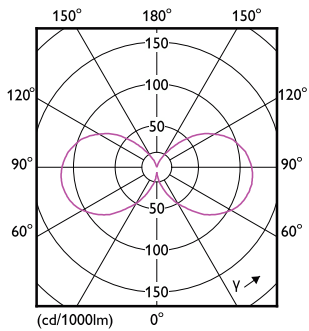

Product data

General Information		Starting Time (Nom)	
Cap-Base	E26 [Single Contact Medium Screw]	Starting Time (Nom)	0.5 s
Nominal lifetime	15,000 hour(s)	Warm-up time to 60% light	0.5 s
Switching Cycle	20,000	Power Factor (Fraction)	0.40
Rated Lifetime (Hours)	15,000 hour(s)	Voltage (Nom)	120 V
Lighting Technology	LED	Temperature	
EU RoHS compliant	Yes	Ambient temperature range	-20 °C to 45 °C
		T-Case Maximum (Nom)	125 °C
Light Technical		Controls and Dimming	
Color Code	Red	Dimmable	No
Beam Angle (Nom)	330 degree(s)	Mechanical and Housing	
Color Designation	Red	Bulb Finish	Red
LLMF At End Of Nominal Lifetime (Nom)	70 %	Bulb Material	Glass
		Bulb Shape	A19 [A 19mm]
Operating and Electrical		UL Wet/ damp/ dry location	Wet location
Line Frequency	60 Hz	Approval and Application	
Input Frequency	60 Hz	EyeComfort	Yes
Power Consumption	4 W		
Lamp Current (Nom)	55 mA		
Wattage Equivalent	40 W		

Product	D	C
4A19/PER/RED/G/E26/ND 4/1PF	60 mm	106 mm

Photometric data

Light Distribution Diagram - 4A19/PER/RED/G/E26/ND 4/1PF

General uniform lighting - 4A19/PER/RED/G/E26/ND 4/1PF

Specialty Lamps

Lifetime