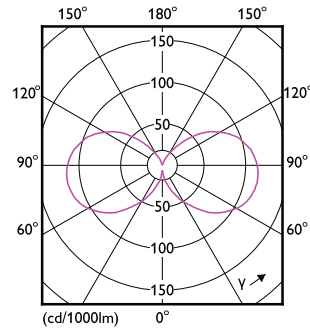

Photometric data

Light Distribution Diagram - 4A19/PER/YELLOW/G/E26/ND 4/1PF