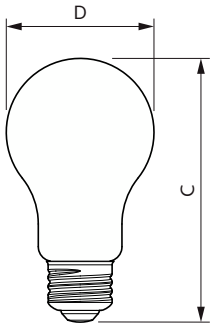

### Product data

General Information	
Cap-Base	E26 [Single Contact Medium Screw]
Nominal lifetime	15,000 hour(s)
Switching Cycle	20,000
Rated Lifetime (Hours)	15,000 hour(s)
Lighting Technology	LED
Light Technical	
Color Code	Yellow
Beam Angle (Nom)	330 degree(s)
Color Designation	Yellow
LLMF At End Of Nominal Lifetime (Nom)	70 %
Operating and Electrical	
Line Frequency	60 Hz
Input Frequency	60 Hz
Power Consumption	4 W
Lamp Current (Nom)	55 mA
Wattage Equivalent	40 W
Starting Time (Nom)	0.5 s

Warm-up time to 60% light	0.5 s
Power Factor (Fraction)	0.40
Voltage (Nom)	120 V
Temperature	
Ambient temperature range	-4 °F to 113 °F
T-Case Maximum (Nom)	257 °F
Controls and Dimming	
Dimmable	No
Mechanical and Housing	
Bulb Finish	Yellow
Bulb Material	Glass
Bulb Shape	A19
UL Wet/ damp/ dry location	Wet location
Approval and Application	
EU RoHS compliant	Yes
EyeComfort	Yes

## Dimensional drawing

Product	D	C
4A19/PER/YELLOW/G/E26/ND 4/1PF	2-3/8 inch	4-3/16 inch