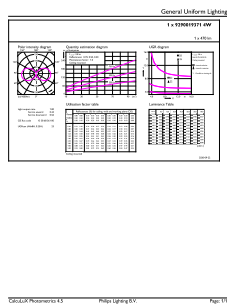

Photometric data

General uniform lighting - 4A19/PER/YELLOW/G/E26/ND 4/1PF