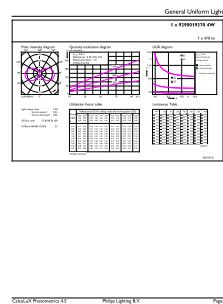

Product data

General Information	
Cap-Base	E26 [Single Contact Medium Screw]
Nominal lifetime	15,000 hour(s)
Switching Cycle	20,000
Rated Lifetime (Hours)	15,000 hour(s)
Lighting Technology	LED
Light Technical	
Color Code	Green
Beam Angle (Nom)	330 degree(s)
Color Designation	Green
LLMF At End Of Nominal Lifetime (Nom)	70 %
Operating and Electrical	
Line Frequency	60 Hz
Input Frequency	60 Hz
Power Consumption	4 W
Lamp Current (Nom)	55 mA
Wattage Equivalent	40 W
Starting Time (Nom)	0.5 s

Order code	568873
Material Nr. (12NC)	929001937453
Numerator - Quantity Per Pack	1
Net Weight (Piece)	0.066 lb
EAN/UPC - Product/Case	046677568870
Numerator - Packs per outer box	4
EAN/UPC - Case	50046677568875

Dimensional drawing

Product	D	C
4A19/PER/GREEN/G/E26/ND 4/1PF	2-3/8 inch	4-3/16 inch

Photometric data

Light Distribution Diagram - 4A19/PER/GREEN/G/E26/ND 4/1PF

General uniform lighting - 4A19/PER/GREEN/G/E26/ND 4/1PF