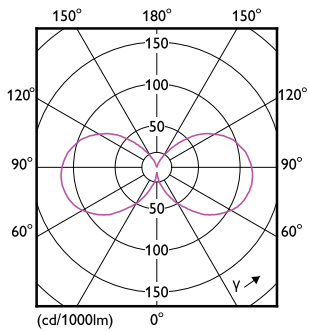

Product data

General Information	
Cap-Base	E26 [Single Contact Medium Screw]
Nominal lifetime	15,000 hour(s)
Switching Cycle	20,000
Rated Lifetime (Hours)	15,000 hour(s)
Lighting Technology	LED
Light Technical	
Color Code	Green
Beam Angle (Nom)	330 degree(s)
Color Designation	Green
LLMF At End Of Nominal Lifetime (Nom)	70 %
Operating and Electrical	
Line Frequency	60 Hz
Input Frequency	60 Hz
Power Consumption	4 W
Lamp Current (Nom)	55 mA
Wattage Equivalent	40 W
Starting Time (Nom)	0.5 s

Warm-up time to 60% light	0.5 s
Power Factor (Fraction)	0.40
Voltage (Nom)	120 V
Temperature	
Ambient temperature range	-4 °F to 113 °F
T-Case Maximum (Nom)	257 °F
Controls and Dimming	
Dimmable	No
Mechanical and Housing	
Bulb Finish	Green
Bulb Material	Glass
Bulb Shape	A19
UL Wet/ damp/ dry location	Wet location
Approval and Application	
EU RoHS compliant	Yes
EyeComfort	Yes

Dimensional drawing

Product	D	C
4A19/PER/GREEN/G/E26/ND 4/1PF	2-3/8 inch	4-3/16 inch

Photometric data

Light Distribution Diagram - 4A19/PER/GREEN/G/E26/ND 4/1PF

General uniform lighting - 4A19/PER/GREEN/G/E26/ND 4/1PF