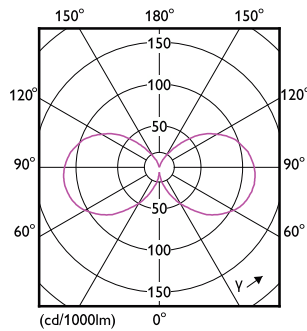

Product data

General Information	
Cap-Base	E26 [Single Contact Medium Screw]
Nominal lifetime	15,000 hour(s)
Switching Cycle	20,000
Rated Lifetime (Hours)	15,000 hour(s)
Lighting Technology	LED
Light Technical	
Color Code	Purple
Beam Angle (Nom)	330 degree(s)
Color Designation	Purple
LLMF At End Of Nominal Lifetime (Nom)	70 %
Operating and Electrical	
Line Frequency	60 Hz
Input Frequency	60 Hz
Power Consumption	4 W
Lamp Current (Nom)	55 mA
Wattage Equivalent	40 W
Starting Time (Nom)	0.5 s

Dimensional drawing

Product	D	C
4A19/PER/PURPLE/G/E26/ND 4/1PF	2-3/8 inch	4-3/16 inch

Photometric data

General uniform lighting - 4A19/PER/PURPLE/G/E26/ND 4/1PF

Light Distribution Diagram - 4A19/PER/PURPLE/G/E26/ND 4/1PF