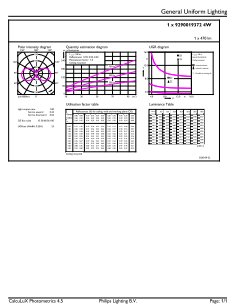

Dimensional drawing

Product	D	C
4A19/PER/PURPLE/G/E26/ND 4/1PF	2-3/8 inch	4-3/16 inch

Photometric data

General uniform lighting - 4A19/PER/PURPLE/G/E26/ND 4/1PF

Light Distribution Diagram - 4A19/PER/PURPLE/G/E26/ND 4/1PF