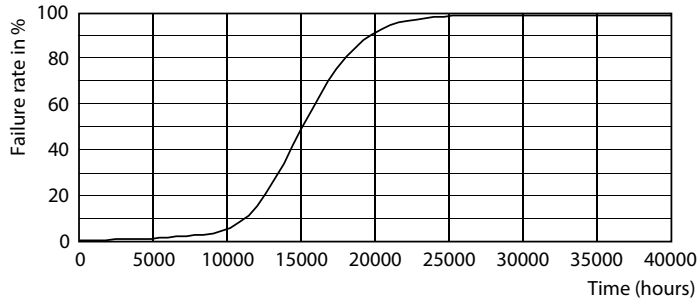

Specialty Lamps

Lifetime

Life Expectancy Diagram

Lumen Maintenance Diagram - 4A19/PER/PURPLE/G/E26/ND 4/1PF