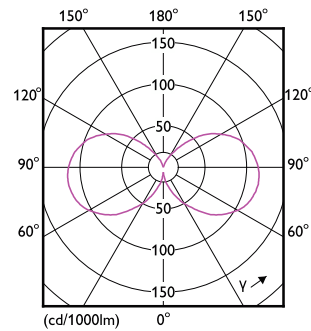

Product data

General Information	
Cap-Base	E26 [Single Contact Medium Screw]
Nominal lifetime	15,000 hour(s)
Switching Cycle	20,000
Rated Lifetime (Hours)	15,000 hour(s)
Lighting Technology	LED
Light Technical	
Color Code	Purple
Beam Angle (Nom)	330 degree(s)
Color Designation	Purple
LLMF At End Of Nominal Lifetime (Nom)	70 %
Operating and Electrical	
Line Frequency	60 Hz
Input Frequency	60 Hz
Power Consumption	4 W
Lamp Current (Nom)	55 mA
Wattage Equivalent	40 W
Starting Time (Nom)	0.5 s

Dimensional drawing

Product	D	C
4A19/PER/PURPLE/G/E26/ND 4/1PF	2-3/8 inch	4-3/16 inch

Photometric data

General uniform lighting - 4A19/PER/PURPLE/G/E26/ND 4/1PF

Light Distribution Diagram - 4A19/PER/PURPLE/G/E26/ND 4/1PF