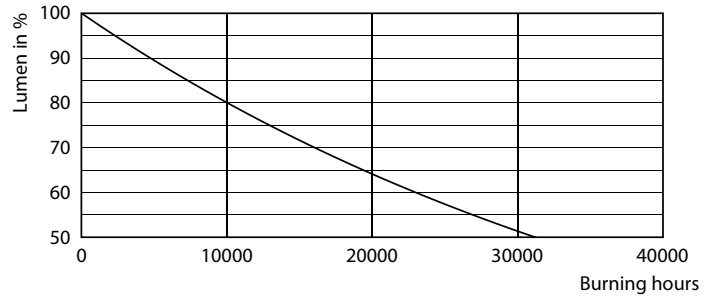

Specialty Lamps

Lifetime

Life Expectancy Diagram

Lumen Maintenance Diagram - 4A19/PER/PURPLE/G/E26/ND 4/1PF