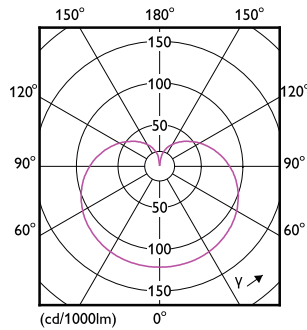

Light Distribution Diagram - 8A19/LED/GREEN/P/ND 120V 4/1FB