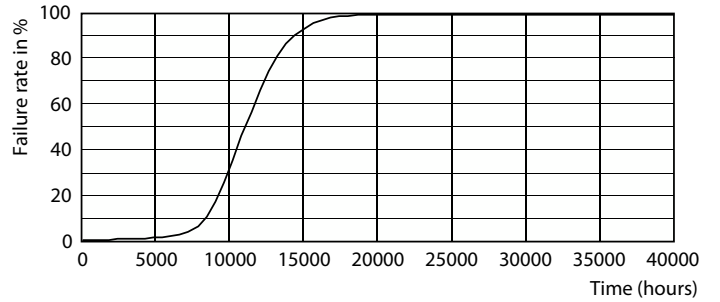

Specialty Lamps

Lifetime

Lumen Maintenance Diagram - 8A19/LED/GREEN/P/ND 120V 4/1FB

Life Expectancy Diagram