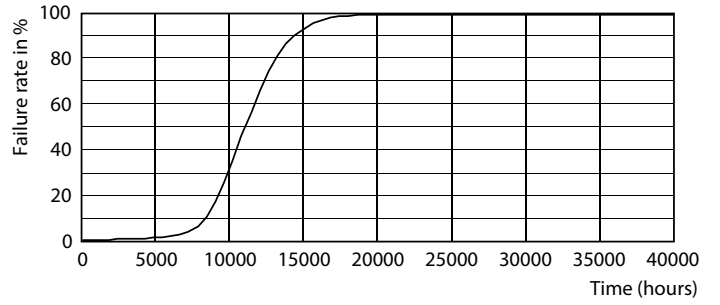

Specialty Lamps

Lifetime

Lumen Maintenance Diagram - 8A19/LED/GREEN/P/ND 120V 4/1FB

Life Expectancy Diagram