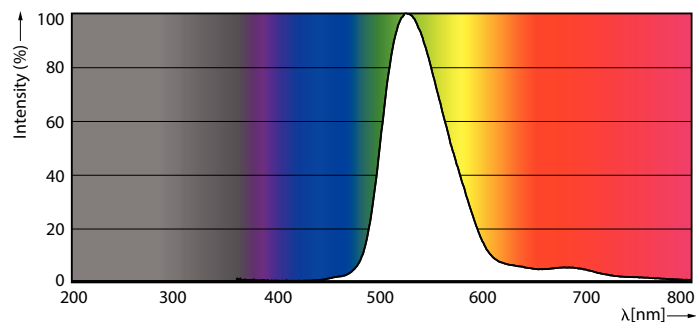

Spectral Power Distribution Colour - 8A19/LED/GREEN/P/ND 120V 4/1FB