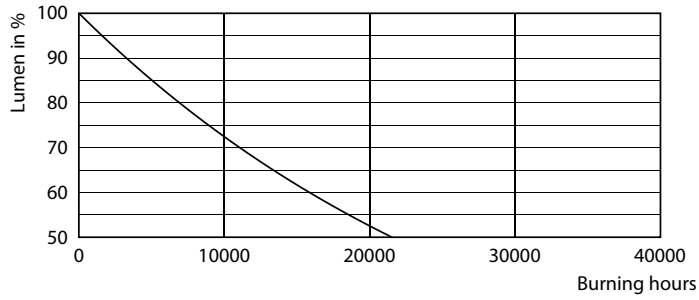

Specialty Lamps

Lifetime

Lumen Maintenance Diagram - 8A19/LED/GREEN/P/ND 120V 4/1FB

Life Expectancy Diagram