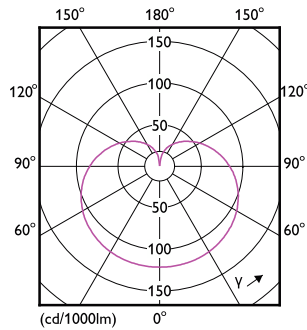

Light Distribution Diagram - 8A19/LED/GREEN/P/ND 120V 4/1FB

Photometric data