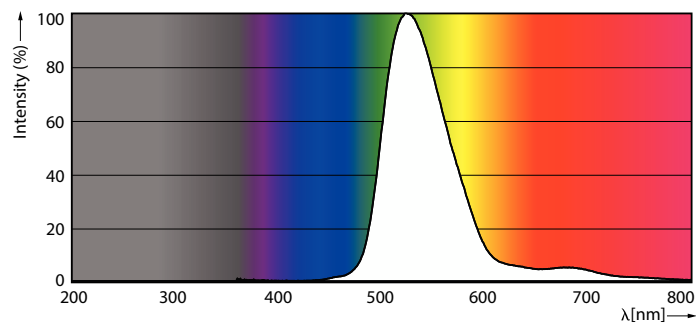

General uniform lighting - 8A19/LED/GREEN/P/ND 120V 4/1FB

Spectral Power Distribution Colour - 8A19/LED/GREEN/P/ND 120V 4/1FB