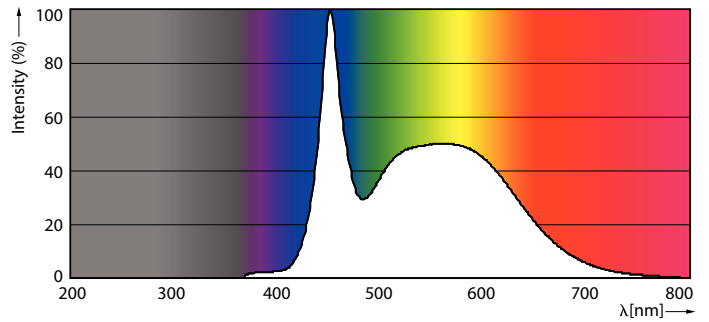

General uniform lighting - LEDBulb 19W E27 6500K 230VA80 1CT/6APR

Spectral Power Distribution Colour - LEDBulb 19W E27 6500K 230VA80 1CT/6APR