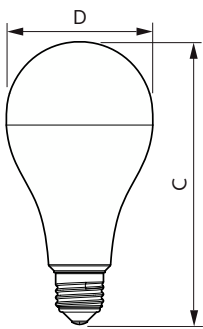

LEDLamps

Application Conditions

can it be used in closed luminaires No

Product Data

Order product name	LEDBulb 19W E27 6500K 230VA80 1CT/6APR
Full product name	LEDBulb 19W E27 6500K 230VA80 1CT/6APR
Full product code	871869964053800
Local code description	EB19A80a865NC

Order code	929002004149
Material Nr. (12NC)	929002004149
Local order code	EB19A80A865NC
Numerator - Quantity Per Pack	1
Net Weight (Piece)	0.147 kg
EAN/UPC - Product/Case	8718699640538
Numerator - Packs per outer box	6
EAN/UPC - Case	8718699640545

Dimensional drawing

Product	D	C
LEDBulb 19W E27 6500K 230VA80 1CT/6APR	80 mm	155 mm