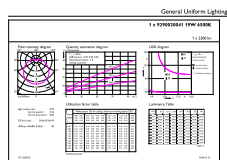

Photometric data

General uniform lighting - LEDBulb 19W E27 6500K 230VA80 1CT/6APR

Spectral Power Distribution Colour - LEDBulb 19W E27 6500K 230VA80 1CT/6APR