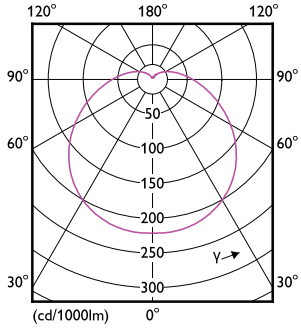

LEDLamps

Photometric data

Light Distribution Diagram - LEDBulb 19W E27 6500K 230VA80 1CT/6APR