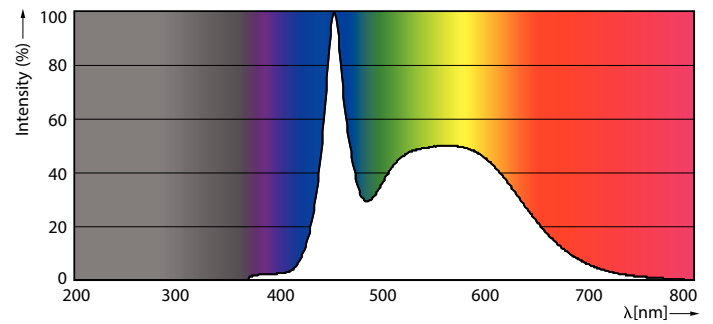

Photometric data

Spectral Power Distribution Colour - LEDBulb 19W E27 6500K 230VA80 1CT/6APR