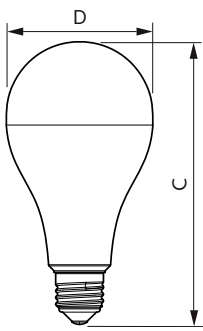

### Product data

General Information	
Cap-Base	E27
Nominal lifetime	15,000 hour(s)
Switching Cycle	50,000
Rated Lifetime (Hours)	12,000 hour(s)
Lighting Technology	LED
Light Technical	
Color Code	865 [CCT of 6500K]
Beam Angle (Nom)	150 degree(s)
Luminous Flux	2,300 lm
Color Designation	Cool Daylight
Correlated Color Temperature (Nom)	6500 K
Luminous Efficacy (rated) (Nom)	121 lm/W
Color Consistency	<6
Color rendering index (CRI)	80
LLMF At End Of Nominal Lifetime (Nom)	70 %
Photobiological safety according to EN 62471 RG1	
Operating and Electrical	
Input Frequency	50 to 60 Hz
Power Consumption	19 W
Lamp Current (Nom)	170 mA

Wattage Equivalent	160 W
Starting Time (Nom)	0.5 s
Warm-up time to 60% light	0.5 s
Power Factor (Fraction)	0.51
Voltage (Nom)	220-240 V
Temperature	
T-Case Maximum (Nom)	90 °C
Controls and Dimming	
Dimmable	No
Mechanical and Housing	
Bulb Finish	Frosted
Bulb Material	Plastic
Bulb Shape	A80
Net Weight (Piece)	0.147 kg
Approval and Application	
Energy Consumption kWh/1000 h	19 kWh
EU RoHS compliant	Yes
EyeComfort	No

## Dimensional drawing

Product	D	C
LEDBulb 19W E27 6500K 230VA80 1CT/6APR	80 mm	155 mm