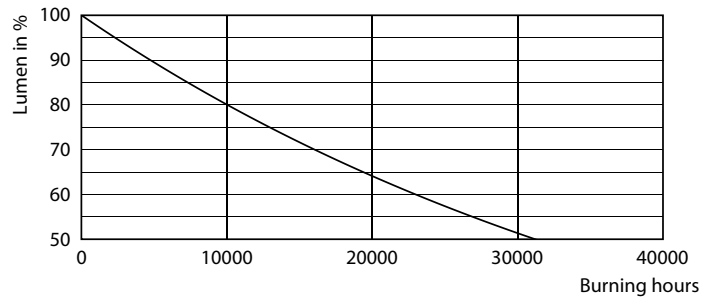

Lumen Maintenance Diagram - LEDBulb 19W E27 6500K 230VA80 1CT/6APR