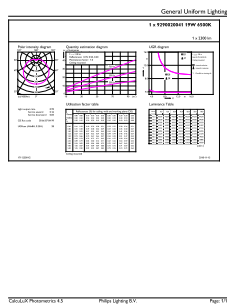

Photometric data

General uniform lighting - LEDBulb 19W E27 6500K 230VA80 1CT/6APR