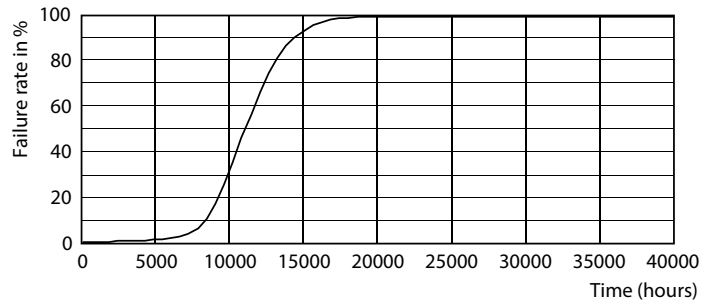

Life Expectancy Diagram