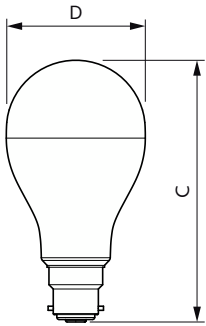

Mechanical and Housing	
Bulb Finish	Frosted
Bulb Material	Plastic
Bulb Shape	A67
Net Weight (Piece)	0.131 kg

Approval and Application	
Energy Consumption kWh/1000 h	15 kWh
EU RoHS compliant	Yes
EyeComfort	No

Dimensional drawing

Product
LEDBulb 14.5W B22 3000K 230VA67 1CT/6APR

Photometric data

Light Distribution Diagram - LEDBulb 14.5W B22 3000K 230VA67 1CT/6APR

Spectral Power Distribution Colour - LEDBulb 14.5W B22 3000K 230VA67 1CT/6APR