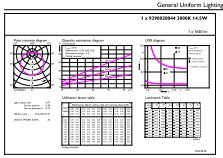

LEDLamps

Photometric data

General uniform lighting - LEDBulb 14.5W B22 3000K 230VA67 1CT/6APR