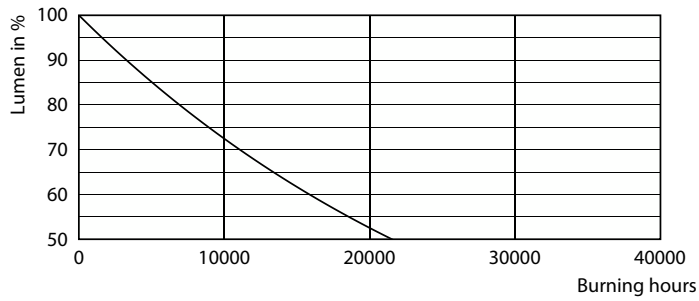

LEDLamps

Photometric data

General uniform lighting - LEDBulb 14.5W B22 3000K 230VA67 1CT/6APR

Lifetime

Lumen Maintenance Diagram - LEDBulb 14.5W B22 3000K 230VA67 1CT/6APR