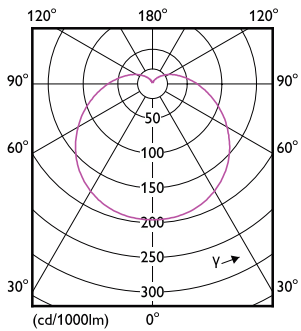

Mechanical and Housing	
Bulb Finish	Frosted
Bulb Material	Plastic
Bulb Shape	A67
Net Weight (Piece)	0.131 kg

Approval and Application	
Energy Consumption kWh/1000 h	15 kWh
EU RoHS compliant	Yes
EyeComfort	No

LEDLamps

Ambient temperature range	-20 to +45 °C
Product Data	
Order product name	LEDBulb 14.5W B22 3000K 230VA67 1CT/ 6APR
Full product name	LEDBulb 14.5W B22 3000K 230VA67 1CT/ 6APR
Full product code	871869964055200
Local code description	EB15A67c830NC

Dimensional drawing

Product
LEDBulb 14.5W B22 3000K 230VA67 1CT/6APR

Photometric data

Light Distribution Diagram - LEDBulb 14.5W B22 3000K 230VA67 1CT/6APR

Spectral Power Distribution Colour - LEDBulb 14.5W B22 3000K 230VA67 1CT/6APR