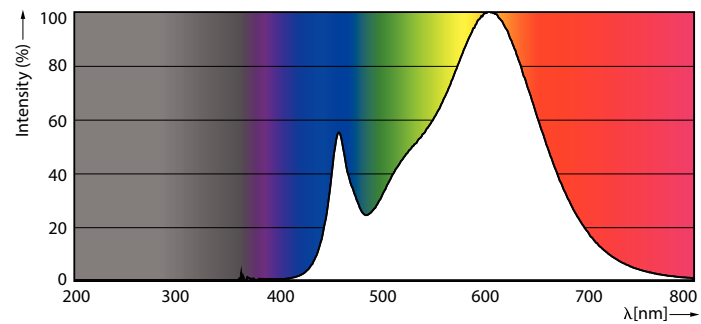

Product data

General Information	
Cap-Base	B22
Nominal lifetime	12,000 h
Switching Cycle	50,000
Rated Lifetime (Hours)	12,000 h
Lighting Technology	LED
Light Technical	
Color Code	830 [CCT of 3000K]
Color Code	830 [CCT of 3000K]
Beam Angle (Nom)	150 degree(s)
Luminous Flux	1,650 lm
Color Designation	White (WH)
Correlated Color Temperature (Nom)	3000 K
Luminous Efficacy (rated) (Nom)	113 lm/W
Color Consistency	<6
Color rendering index (CRI)	80
LLMF At End Of Nominal Lifetime (Nom)	70 %
Operating and Electrical	
Input Frequency	50 to 60 Hz
Power Consumption	14.5 W
Lamp Current (Nom)	135 mA

Dimensional drawing

Product
LEDBulb 14.5W B22 3000K 230VA67 1CT/6APR

Photometric data

Light Distribution Diagram - LEDBulb 14.5W B22 3000K 230VA67 1CT/6APR

Spectral Power Distribution Colour - LEDBulb 14.5W B22 3000K 230VA67 1CT/6APR