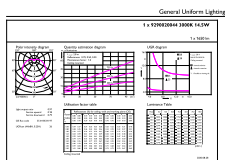

General uniform lighting - LEDBulb 14.5W B22 3000K 230VA67 1CT/6APR