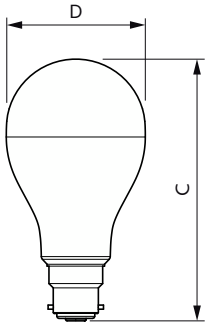

Wattage Equivalent	120 W
Starting Time (Nom)	0.5 s
Warm-up time to 60% light	0.5 s
Power Factor (Fraction)	0.51
Voltage (Nom)	220-240 V
Temperature	
Ambient temperature range	-20 to +45 °C
T-Case Maximum (Nom)	90 °C
Controls and Dimming	
Dimmable	No
Mechanical and Housing	
Bulb Finish	Frosted
Bulb Material	Plastic
Bulb Shape	A67
Approval and Application	
Energy Consumption kWh/1000 h	15 kWh
EyeComfort	No
EU RoHS compliant	Yes

LEDLamps

Product Data

Order product name	LEDBulb 14.5W B22 3000K 230VA67 1CT/ 6APR
Full product name	LEDBulb 14.5W B22 3000K 230VA67 1CT/ 6APR
Full product code	871869964055200
Order code	929002004449

Material Nr. (12NC)	929002004449
Net Weight (Piece)	0.131 kg
EAN/UPC - Product/Case	8718699640552
Numerator - Packs per outer box	6
EAN/UPC - Case	8718699640569

Dimensional drawing

Product

LEDBulb 14.5W B22 3000K 230VA67 1CT/6APR

Photometric data

Light Distribution Diagram - LEDBulb 14.5W B22 3000K 230VA67 1CT/6APR

Spectral Power Distribution Colour - LEDBulb 14.5W B22 3000K 230VA67 1CT/6APR