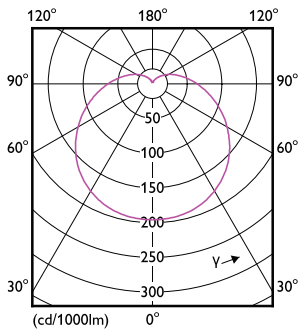

Wattage Equivalent	120 W
Starting Time (Nom)	0.5 s
Warm-up time to 60% light	0.5 s
Power Factor (Fraction)	0.51
Voltage (Nom)	220-240 V
Temperature	
Ambient temperature range	-20 to +45 °C
T-Case Maximum (Nom)	90 °C
Controls and Dimming	
Dimmable	No
Mechanical and Housing	
Bulb Finish	Frosted
Bulb Material	Plastic
Bulb Shape	A67
Approval and Application	
Energy Consumption kWh/1000 h	15 kWh
EU RoHS compliant	Yes
EyeComfort	No

Numerator - Quantity Per Pack	1
Net Weight (Piece)	0.131 kg
EAN/UPC - Product/Case	8718699640552
Numerator - Packs per outer box	6
EAN/UPC - Case	8718699640569

Dimensional drawing

Product

LEDBulb 14.5W B22 3000K 230VA67 1CT/6APR

Photometric data

Light Distribution Diagram - LEDBulb 14.5W B22 3000K 230VA67 1CT/6APR

Spectral Power Distribution Colour - LEDBulb 14.5W B22 3000K 230VA67 1CT/6APR

General uniform lighting - LEDBulb 14.5W B22 3000K 230VA67 1CT/6APR