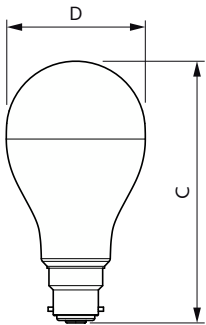

LEDLamps

Product Data

Order product name	LEDBulb 14.5W B22 3000K 230VA67 1CT/ 6APR
Full product name	LEDBulb 14.5W B22 3000K 230VA67 1CT/ 6APR
Full product code	871869964055200
Order code	929002004449
Material Nr. (12NC)	929002004449

Numerator - Quantity Per Pack	1
Net Weight (Piece)	0.131 kg
EAN/UPC - Product/Case	8718699640552
Numerator - Packs per outer box	6
EAN/UPC - Case	8718699640569

Dimensional drawing

Product

LEDBulb 14.5W B22 3000K 230VA67 1CT/6APR