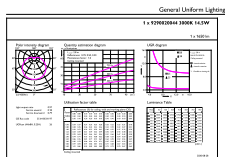

Dimensional drawing

Product

LEDBulb 14.5W B22 3000K 230VA67 1CT/6APR

Photometric data

Light Distribution Diagram - LEDBulb 14.5W B22 3000K 230VA67 1CT/6APR

Spectral Power Distribution Colour - LEDBulb 14.5W B22 3000K 230VA67 1CT/6APR