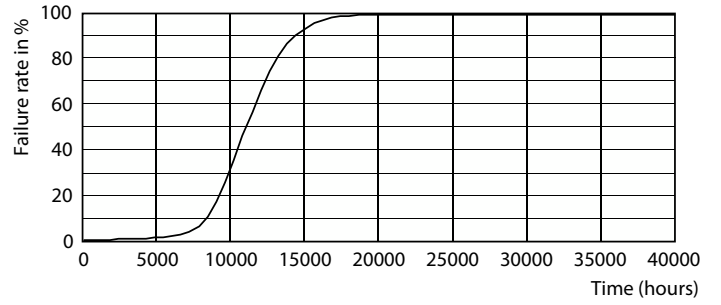

LEDLamps

Lifetime

Life Expectancy Diagram