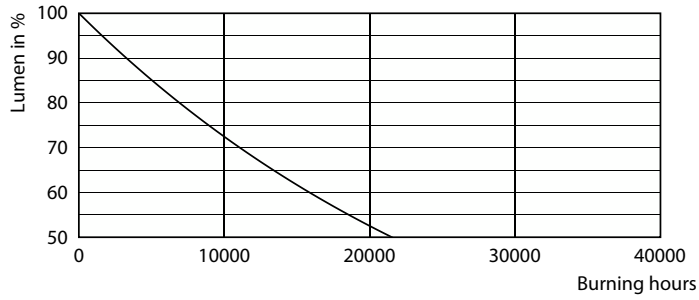

LEDLamps

Lifetime

Lumen Maintenance Diagram - LEDBulb 14.5W B22 3000K 230VA67 1CT/
6APR