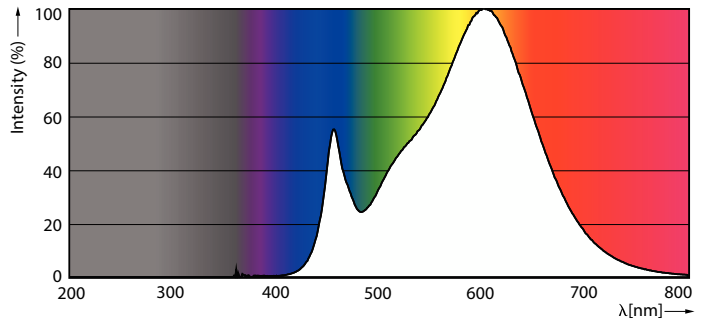

Photometric data

Spectral Power Distribution Colour - LEDBulb 14.5W B22 3000K 230VA67 1CT/6APR

General uniform lighting - LEDBulb 14.5W B22 3000K 230VA67 1CT/6APR