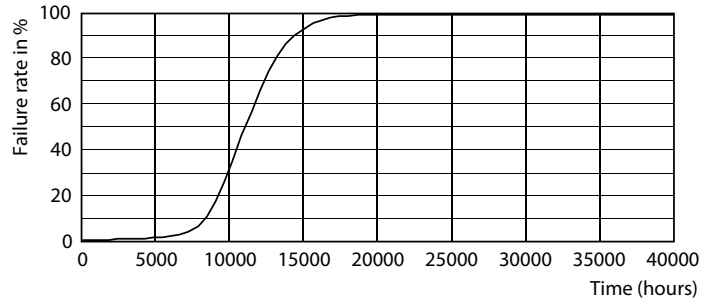

LEDLamps

Lifetime

Life Expectancy Diagram