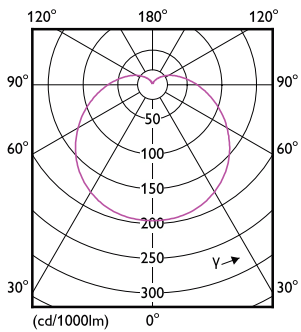

Wattage Equivalent	120 W
Starting Time (Nom)	0.5 s
Warm-up time to 60% light	0.5 s
Power Factor (Fraction)	0.51
Voltage (Nom)	220-240 V
Temperature	
Ambient temperature range	-20 to +45 °C
T-Case Maximum (Nom)	90 °C
Controls and Dimming	
Dimmable	No
Mechanical and Housing	
Bulb Finish	Frosted
Bulb Material	Plastic
Bulb Shape	A67
Approval and Application	
Energy Consumption kWh/1000 h	15 kWh
EyeComfort	No
EU RoHS compliant	Yes

Dimensional drawing

Product

LEDBulb 14.5W B22 3000K 230VA67 1CT/6APR

Photometric data

Light Distribution Diagram - LEDBulb 14.5W B22 3000K 230VA67 1CT/6APR

Spectral Power Distribution Colour - LEDBulb 14.5W B22 3000K 230VA67 1CT/6APR