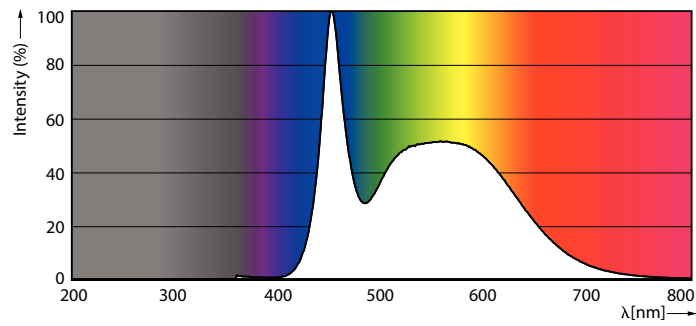

Photometric data

Spectral Power Distribution Colour - LEDBulb 19W B22 6500K 230VA80 1CT/6APR