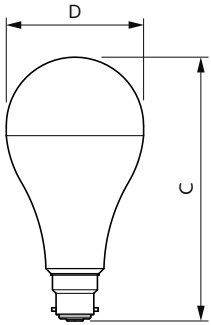

LEDLamps

Product Data

Order product name	LEDBulb 19W B22 6500K 230VA80 1CT/6APR
Full product name	LEDBulb 19W B22 6500K 230VA80 1CT/6APR
Full product code	871869964061300
Local code description	EB19A80c865NC
Order code	929002004749
Material Nr. (12NC)	929002004749

Local order code	EB19A80C865NC
Numerator - Quantity Per Pack	1
EAN/UPC - Product/Case	8718699640613
Numerator - Packs per outer box	6
EAN/UPC - Case	8718699640620

Dimensional drawing

Product

LEDBulb 19W B22 6500K 230VA80 1CT/6APR