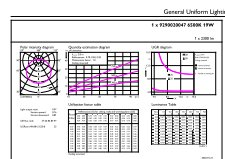

General uniform lighting - LEDBulb 19W B22 6500K 230VA80 1CT/6APR