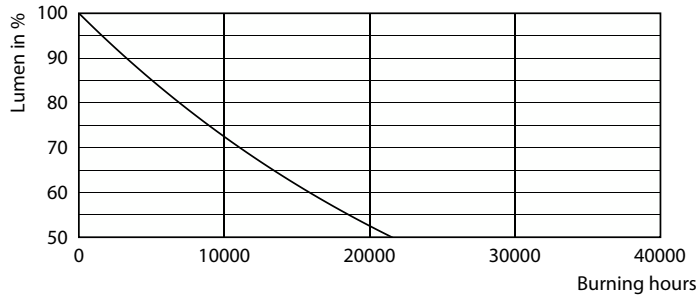

LEDLamps

Lifetime

Lumen Maintenance Diagram - LEDBulb 19W B22 6500K 230VA80 1CT/
6APR

Life Expectancy Diagram