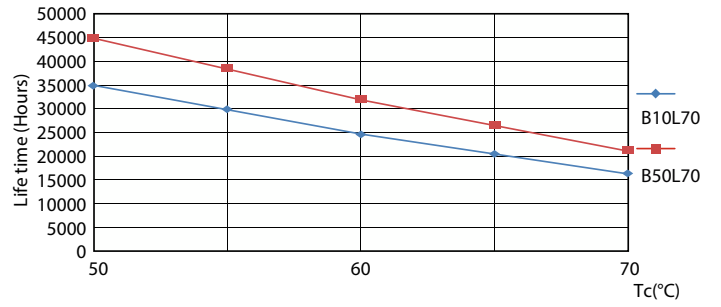

LifetimeVsTc

MyCare LED Circular

Lifetime