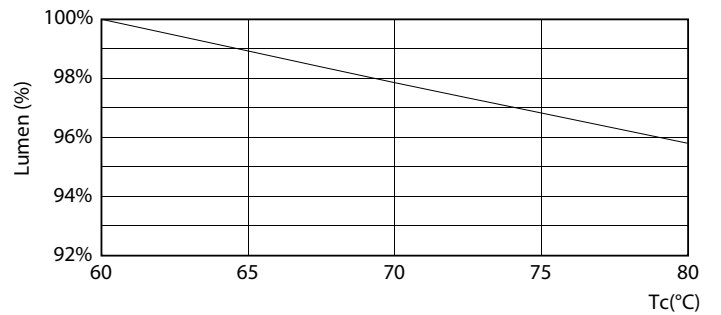

LifetimeVsTc

Lumen Maintenance Diagram - LED Circular 20W 840 G10q AP

FailureRate