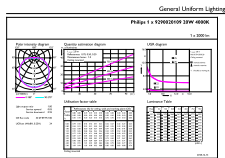

General uniform lighting - LED Circular 20W 840 G10q AP