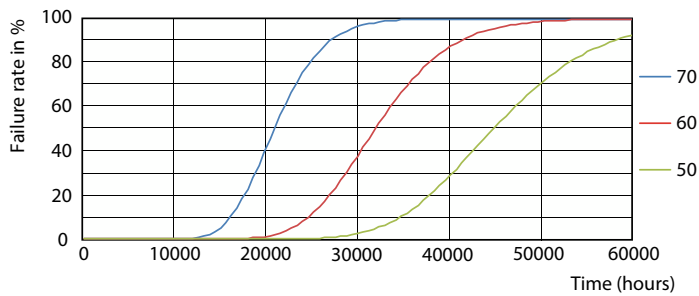

Life Expectancy Diagram