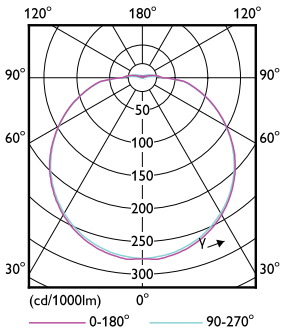

Photometric data

Light Distribution Diagram - LED Circular 20W 840 G10q AP

General uniform lighting - LED Circular 20W 840 G10q AP