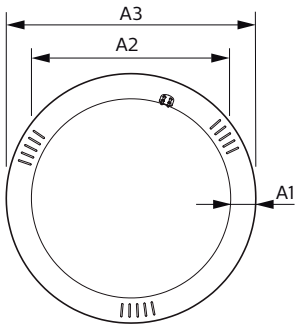

MyCare LED Circular

LED Innovations	EyeComfort
Product Data	
Order product name	LED Circular 20W 840 G10q AP
Full product name	LED Circular 20W 840 G10q AP
Full product code	871869964533500
Order code	929002010907
Material Nr. (12NC)	929002010907

Numerator - Quantity Per Pack	1
Net Weight (Piece)	0.106 kg
EAN/UPC - Product/Case	8718699645335
Numerator - Packs per outer box	20
EAN/UPC - Case	8718699645342

Dimensional drawing

Product	D1	D2	A1	A2	A3
LED Circular 20W 840 G10q AP			30 mm	238 mm	298 mm