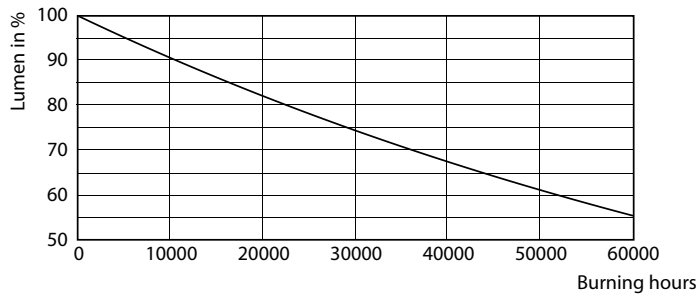

### Product data

General Information		Warm-up time to 60% light	
Cap-Base	G10q		0.5 s
Nominal lifetime	30,000 hour(s)	Power Factor (Fraction)	0.5
Switching Cycle	50,000	Voltage (Nom)	220-240 V
Lighting Technology	LED	Ballast Compatibility	EM/Mains
Light Technical		Temperature	
Color Code	840 [CCT of 4000K]	Ambient temperature range	-20 to +45 °C
Beam Angle (Nom)	120 degree(s)	T-Case Maximum (Nom)	60 °C
Luminous Flux	2,000 lm	Controls and Dimming	
Luminous Efficacy (rated) (Nom)	100 lm/W	Dimmable	No
Color Designation	Cool White (CW)	Mechanical and Housing	
Correlated Color Temperature (Nom)	4000 K	Product Length	300 mm
Color Consistency	<6	Bulb Shape	C-T9
Color rendering index (CRI)	80	Approval and Application	
LLMF At End Of Nominal Lifetime (Nom)	70 %	Energy Saving Product	Yes
Photobiological safety according to EN 62471	RG0	Approval Marks	RoHS compliance CE marking KEMA Keur certificate
Operating and Electrical		CE mark	Yes
Input Frequency	50 to 60 Hz	EU RoHS compliant	Yes
Power Consumption	20 W	EyeComfort	Yes
Lamp Current (Nom)	170 mA		
Wattage Equivalent	32 W		
Starting Time (Nom)	0.5 s		

## Lifetime

Life Expectancy Diagram

LifetimeVsTc

FailureRate

Lumen Maintenance Diagram - LED Circular 20W 840 G10q AP

Lumen Maintenance Diagram - LED Circular 20W 840 G10q AP