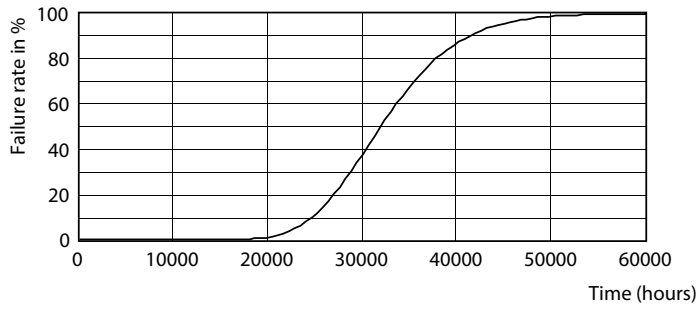

MyCare LED Circular

Lifetime

Life Expectancy Diagram