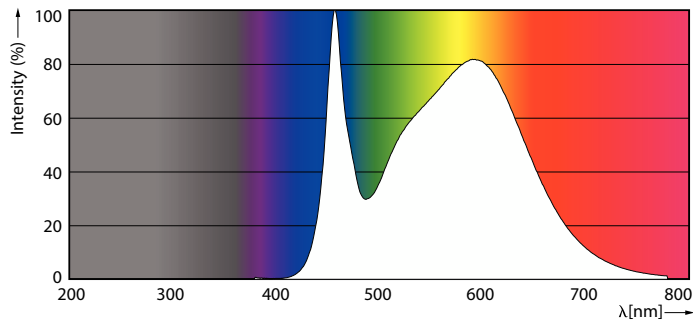

Photometric data

Spectral Power Distribution Colour - LED Circular 20W 840 G10q AP

General uniform lighting - LED Circular 20W 840 G10q AP