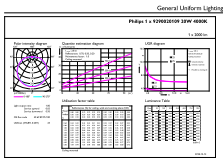

Material Nr. (12NC)	929002010907
Numerator - Quantity Per Pack	1
EAN/UPC - Product/Case	8718699645335
Numerator - Packs per outer box	20
EAN/UPC - Case	8718699645342

Photometric data

Light Distribution Diagram - LED Circular 20W 840 G10q AP

Spectral Power Distribution Colour - LED Circular 20W 840 G10q AP

General uniform lighting - LED Circular 20W 840 G10q AP

Lifetime

Life Expectancy Diagram

LifetimeVsTc

Lifetime

FailureRate

Lumen Maintenance Diagram - LED Circular 20W 840 G10q AP