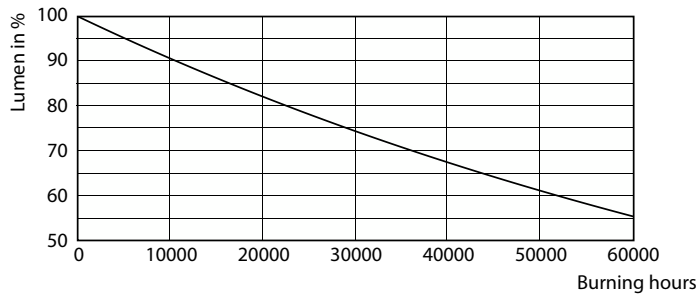

Product data

General Information	
Cap-Base	G10q
Nominal lifetime	30,000 hour(s)
Switching Cycle	50,000
Lighting Technology	LED
Light Technical	
Color Code	840 [CCT of 4000K]
Beam Angle (Nom)	120 degree(s)
Luminous Flux	2,000 lm
Color Designation	Cool White (CW)
Correlated Color Temperature (Nom)	4000 K
Luminous Efficacy (rated) (Nom)	100 lm/W
Color Consistency	<6
Color rendering index (CRI)	80
LLMF At End Of Nominal Lifetime (Nom)	70 %
Photobiological safety according to EN 62471 RGO	
Operating and Electrical	
Input Frequency	50 to 60 Hz
Power Consumption	20 W
Lamp Current (Nom)	170 mA
Wattage Equivalent	32 W
Starting Time (Nom)	0.5 s

Spectral Power Distribution Colour - LED Circular 20W 840 G10q AP

General uniform lighting - LED Circular 20W 840 G10q AP

Lifetime

Life Expectancy Diagram

LifetimeVsTc

Lifetime

FailureRate

Lumen Maintenance Diagram - LED Circular 20W 840 G10q AP