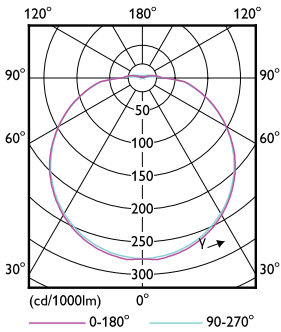

MyCare LED Circular

Ambient temperature range	-20 to +45 °C
Product Data	
Order product name	LED Circular 20W 840 G10q AP
Full product name	LED Circular 20W 840 G10q AP
Full product code	871869964533500
Order code	929002010907

Material Nr. (12NC)	929002010907
Numerator - Quantity Per Pack	1
EAN/UPC - Product/Case	8718699645335
Numerator - Packs per outer box	20
EAN/UPC - Case	8718699645342

Photometric data

Light Distribution Diagram - LED Circular 20W 840 G10q AP