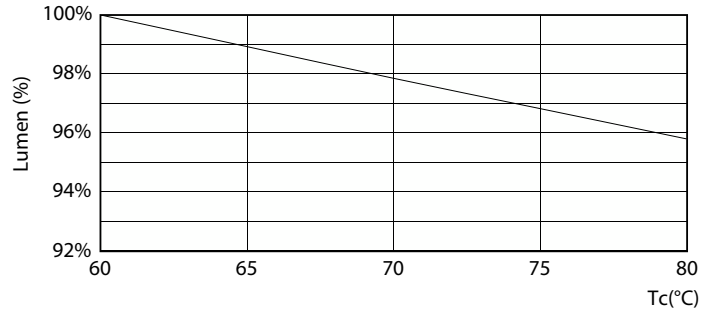

Product data

General Information	
Cap-Base	G10q
Nominal lifetime	30,000 hour(s)
Switching Cycle	50,000
Lighting Technology	LED
Light Technical	
Color Code	840 [CCT of 4000K]
Beam Angle (Nom)	120 degree(s)
Luminous Flux	2,000 lm
Color Designation	Cool White (CW)
Correlated Color Temperature (Nom)	4000 K
Luminous Efficacy (rated) (Nom)	100 lm/W
Color Consistency	<6
Color rendering index (CRI)	80
LLMF At End Of Nominal Lifetime (Nom)	70 %
Photobiological safety according to EN 62471 RGO	
Operating and Electrical	
Input Frequency	50 to 60 Hz
Power Consumption	20 W
Lamp Current (Nom)	170 mA
Wattage Equivalent	32 W
Starting Time (Nom)	0.5 s

Spectral Power Distribution Colour - LED Circular 20W 840 G10q AP

General uniform lighting - LED Circular 20W 840 G10q AP

Lifetime

Life Expectancy Diagram

LifetimeVsTc

Lifetime

FailureRate

Lumen Maintenance Diagram - LED Circular 20W 840 G10q AP