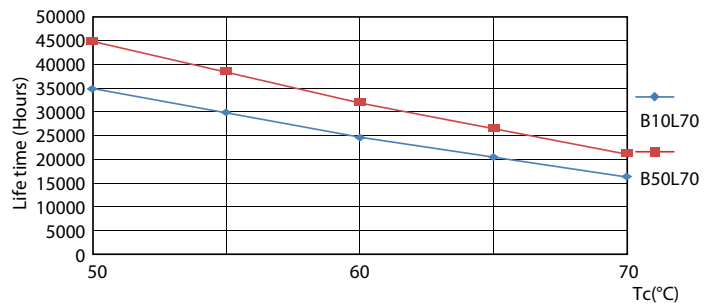

Product data

General Information	
Cap-Base	G10q
Nominal lifetime	30,000 hour(s)
Switching Cycle	50,000
Lighting Technology	LED
Light Technical	
Color Code	840 [CCT of 4000K]
Beam Angle (Nom)	120 degree(s)
Luminous Flux	2,000 lm
Color Designation	Cool White (CW)
Correlated Color Temperature (Nom)	4000 K
Luminous Efficacy (rated) (Nom)	100 lm/W
Color Consistency	<6
Color rendering index (CRI)	80
LLMF At End Of Nominal Lifetime (Nom)	70 %
Photobiological safety according to EN 62471 RGO	
Operating and Electrical	
Input Frequency	50 to 60 Hz
Power Consumption	20 W
Lamp Current (Nom)	170 mA
Wattage Equivalent	32 W
Starting Time (Nom)	0.5 s

Spectral Power Distribution Colour - LED Circular 20W 840 G10q AP

General uniform lighting - LED Circular 20W 840 G10q AP

Lifetime

Life Expectancy Diagram

LifetimeVsTc

Lifetime

FailureRate

Lumen Maintenance Diagram - LED Circular 20W 840 G10q AP