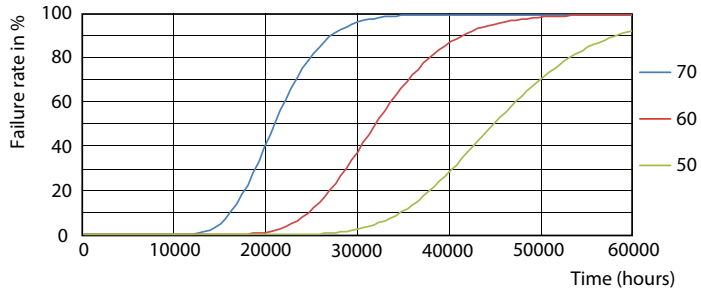

Product data

General Information	
Cap-Base	G10q
Nominal lifetime	30,000 hour(s)
Switching Cycle	50,000
Lighting Technology	LED
Light Technical	
Color Code	840 [CCT of 4000K]
Beam Angle (Nom)	120 degree(s)
Luminous Flux	2,000 lm
Color Designation	Cool White (CW)
Correlated Color Temperature (Nom)	4000 K
Luminous Efficacy (rated) (Nom)	100 lm/W
Color Consistency	<6
Color rendering index (CRI)	80
LLMF At End Of Nominal Lifetime (Nom)	70 %
Photobiological safety according to EN 62471 RGO	
Operating and Electrical	
Input Frequency	50 to 60 Hz
Power Consumption	20 W
Lamp Current (Nom)	170 mA
Wattage Equivalent	32 W
Starting Time (Nom)	0.5 s

Spectral Power Distribution Colour - LED Circular 20W 840 G10q AP

General uniform lighting - LED Circular 20W 840 G10q AP

Lifetime

Life Expectancy Diagram

LifetimeVsTc

Lifetime

FailureRate

Lumen Maintenance Diagram - LED Circular 20W 840 G10q AP