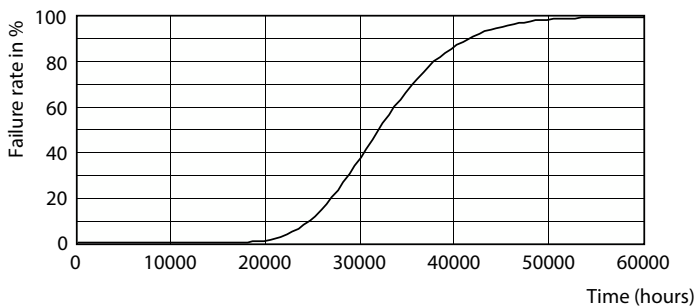

Lifetime

Life Expectancy Diagram