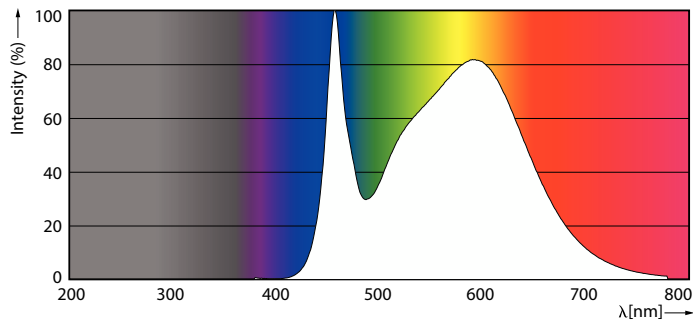

Spectral Power Distribution Colour - LED Circular 20W 840 G10q AP