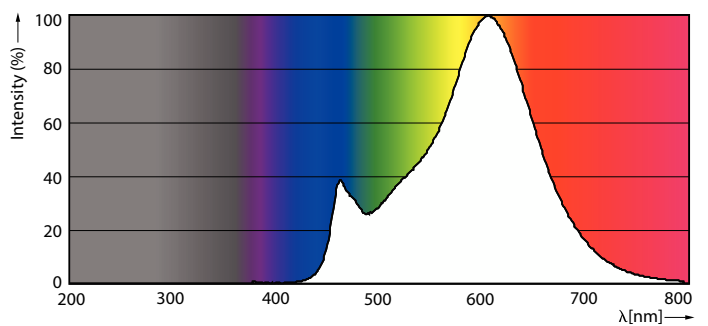

Spectral Power Distribution Colour - CorePro LEDBulbND 8.5-75W E27 A60 827CLG