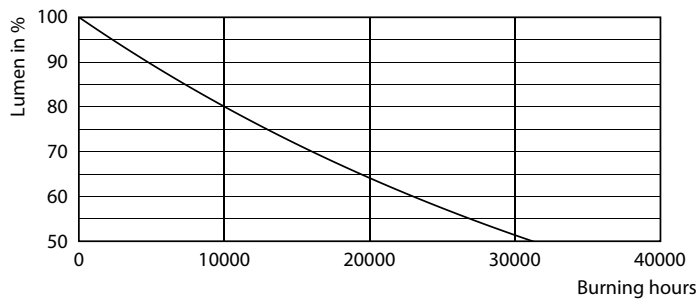

CorePro Glass LED bulbs

Fotometriska data

© Philips Lighting B.V. 2023

General uniform lighting - CorePro LEDBulbND10.5-100W E27A60 827CLG

Livslängd

Lumen Maintenance Diagram - CorePro LEDBulbND10.5-100W E27A60 827CLG

Life Expectancy Diagram