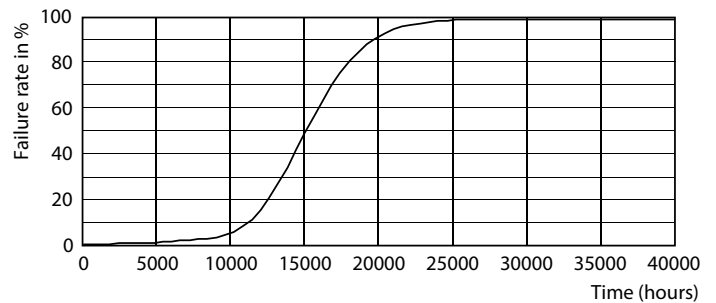

CorePro Glass LED bulbs

Fotometriska data

© Philips Lighting B.V. 2023

General uniform lighting - CorePro LEDBulbND10.5-100W E27A60 827CLG

Livslängd

Lumen Maintenance Diagram - CorePro LEDBulbND10.5-100W E27A60 827CLG

Life Expectancy Diagram